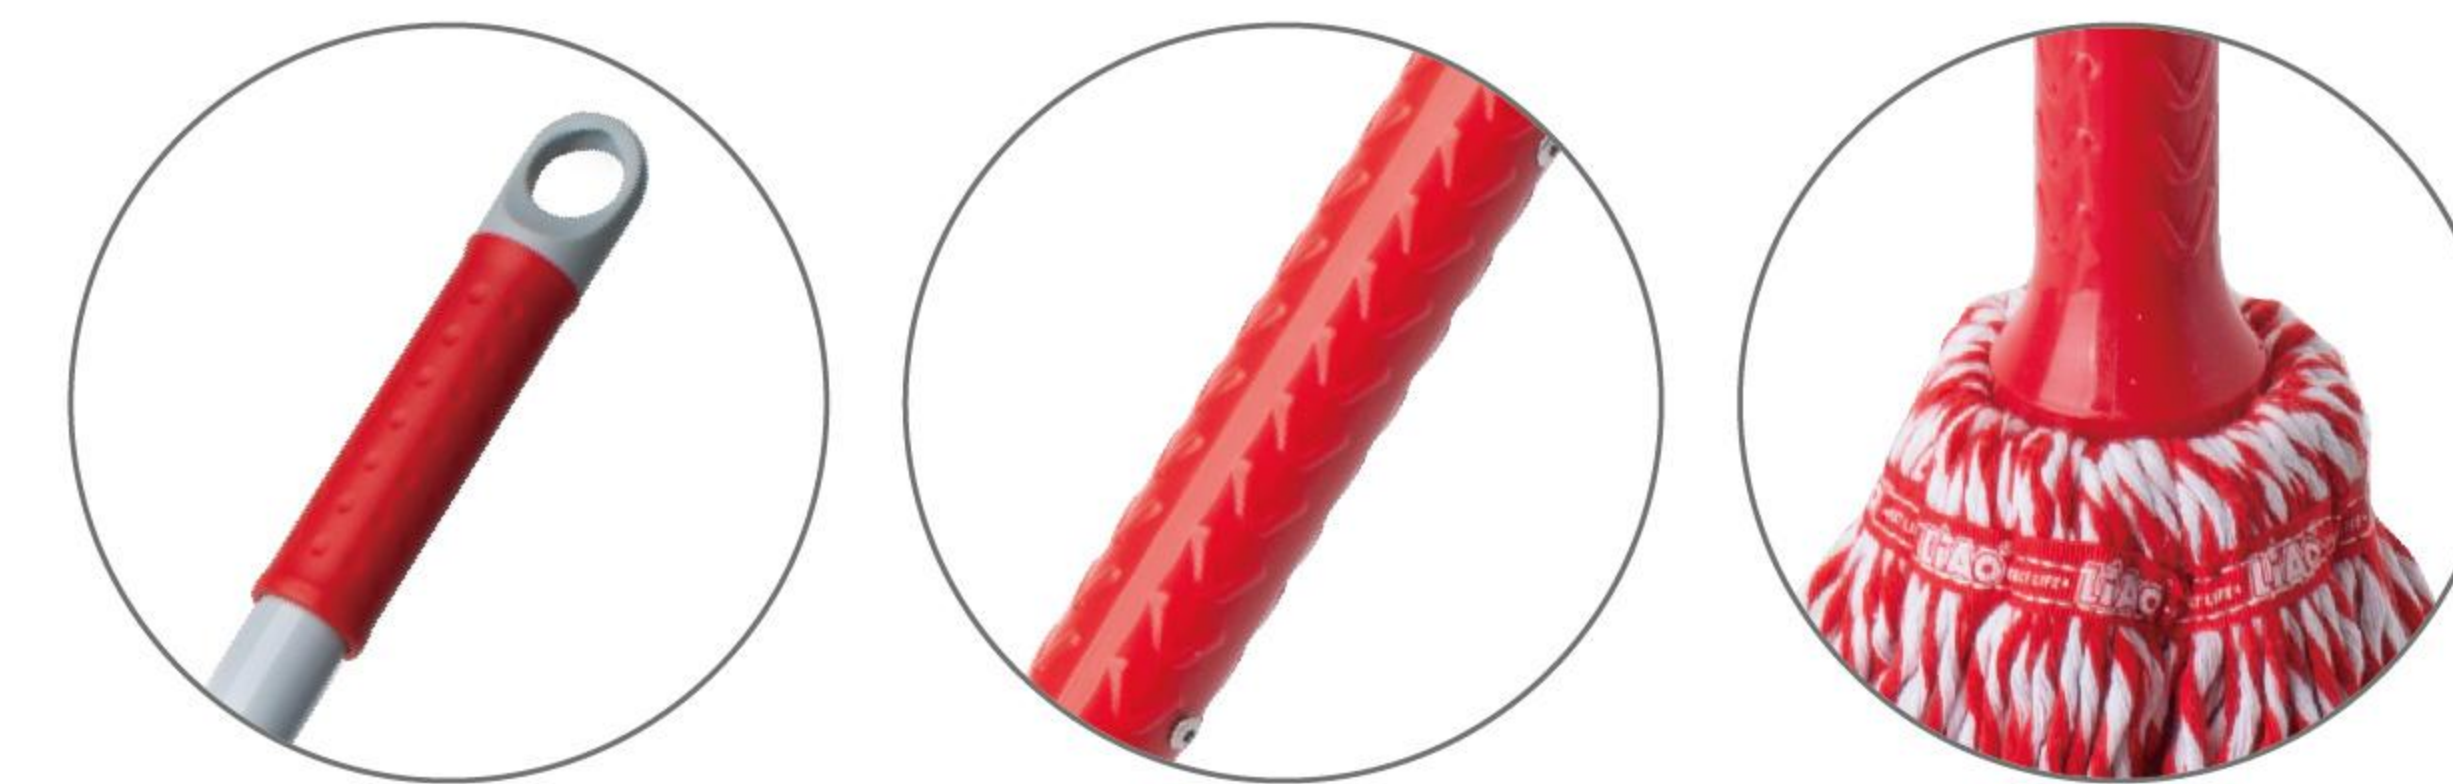

L19024

TWIST MOP

CODE: 6959125707667
QTY: 12 PCS/CTN

130_{cm}
Metal handle

Self-lock
function