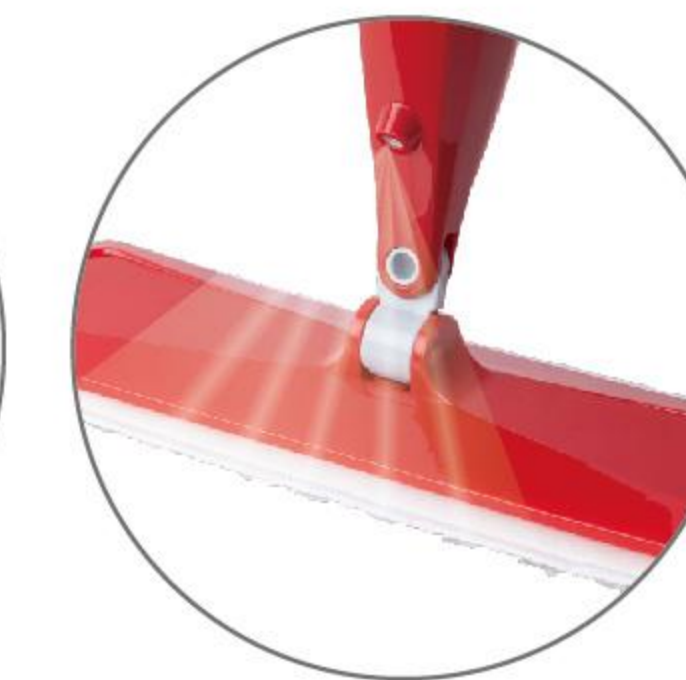

LA2202

SPRAY MOP

CODE: 6959125708534
QTY: 12 PCS/CTN

115_{cm}
Aluminum handle

500_{ml}
Volume

40_{cm}
Mop head