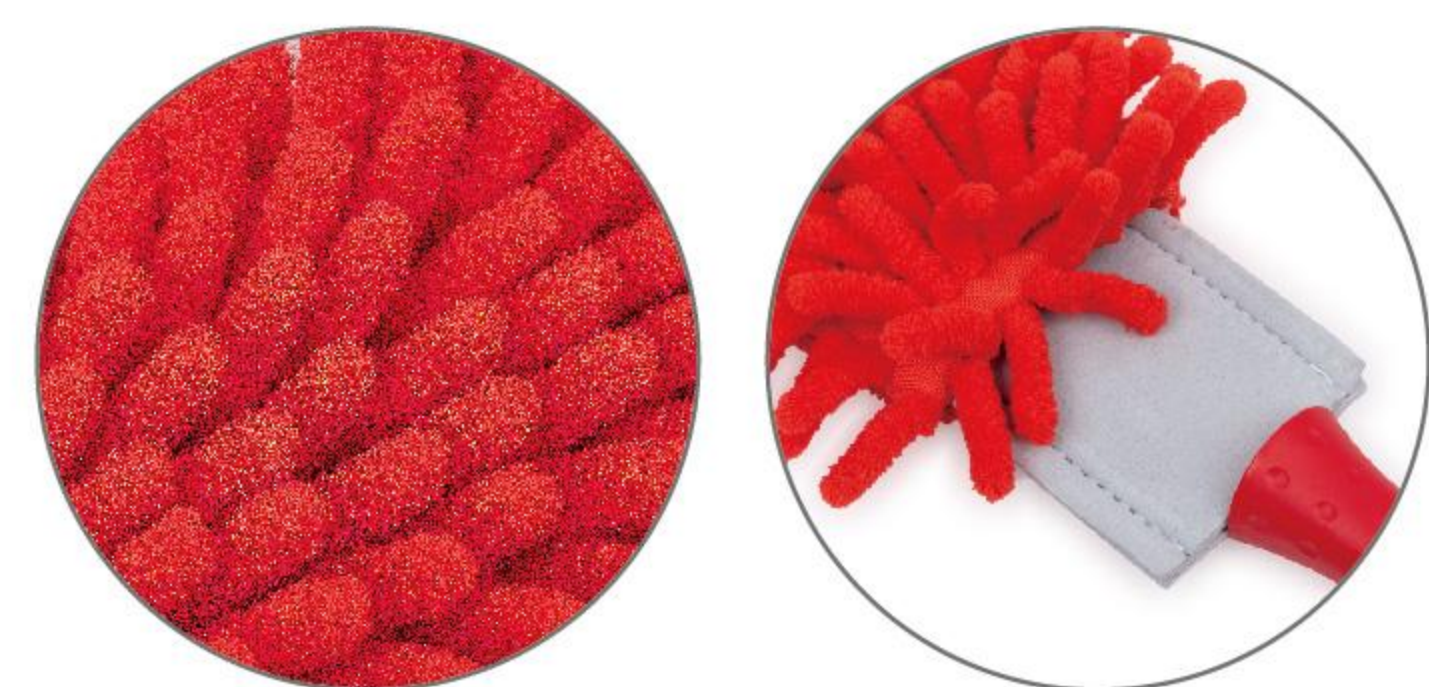

QTY: 24 PCS/CTN

Color options: ●●●●

75-120_{cm} 44.5_{cm}
Telescopic metal handle Duster head

FLOOR SQUEEGEE

Nice for drying floors
and cleaning spills

Quick
Cleaning

Thickened
Sponge

Material
Guarantee