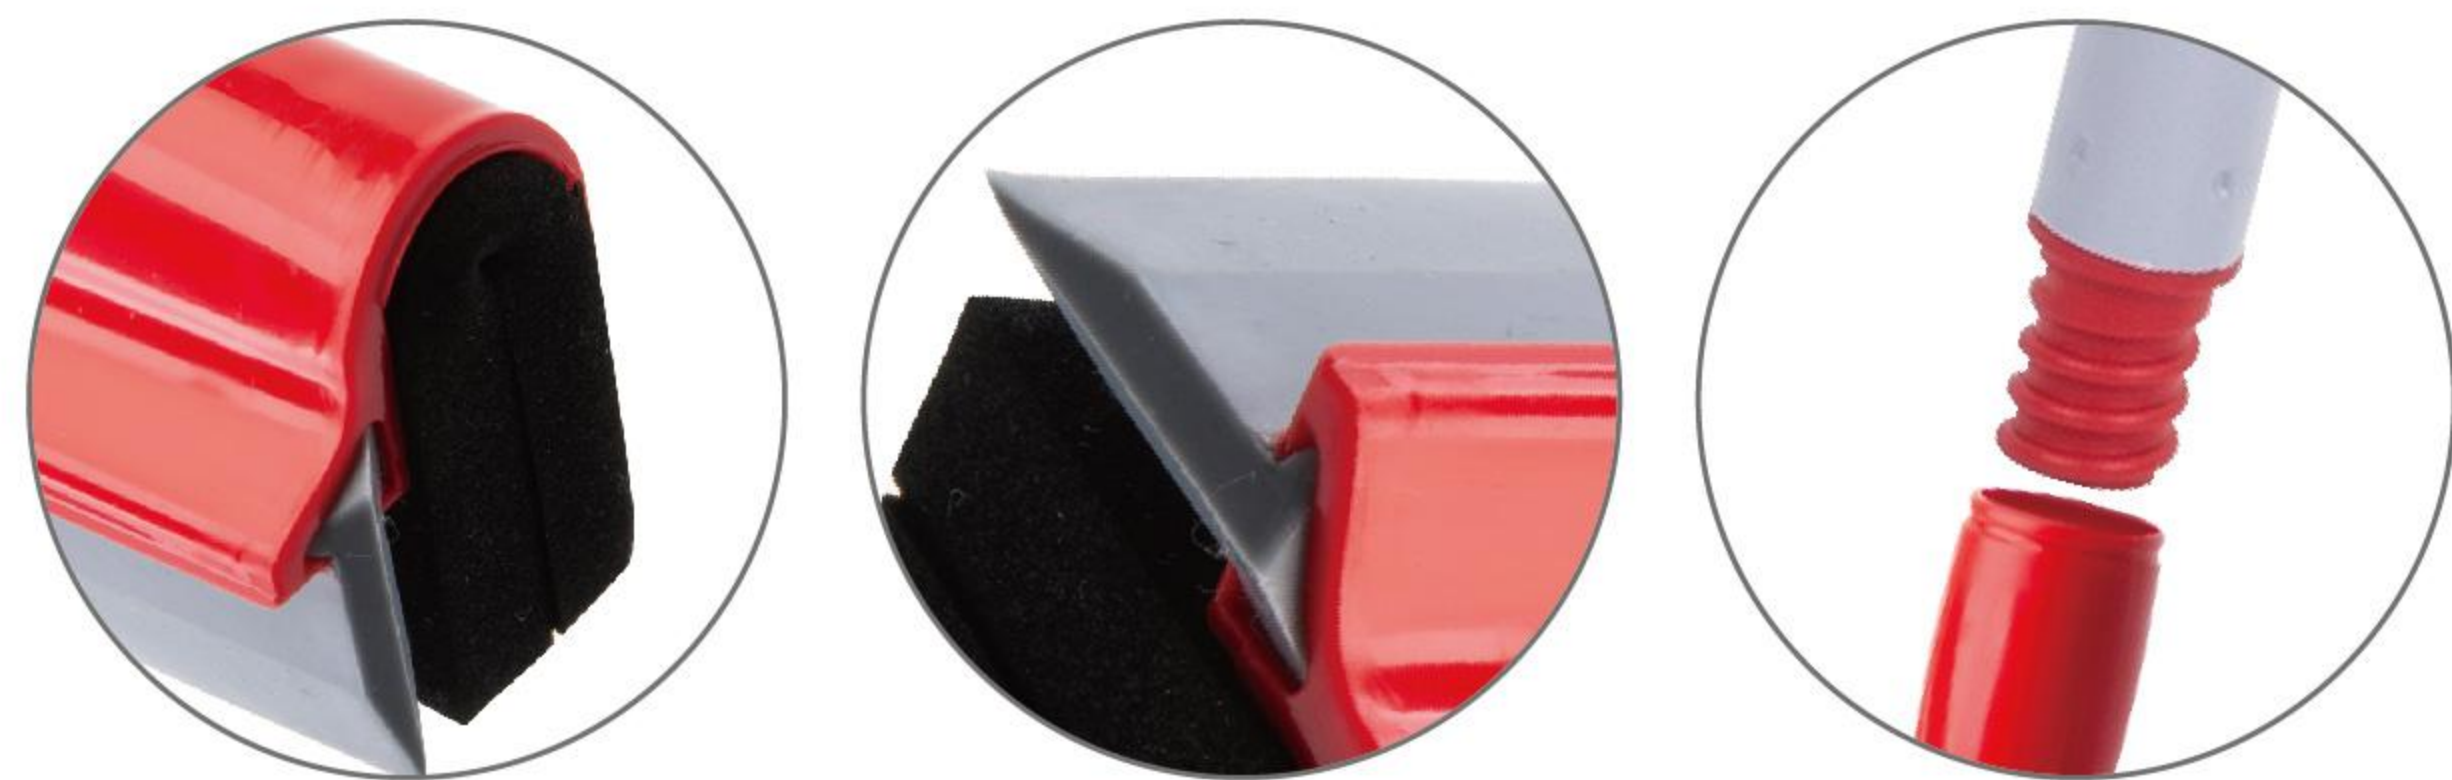

L19002

FLOOR SQUEEGEE

CODE: 6959125707391
QTY: 24 PCS/CTN

130^{cm}
Metal handle

16"
EVA squeegee