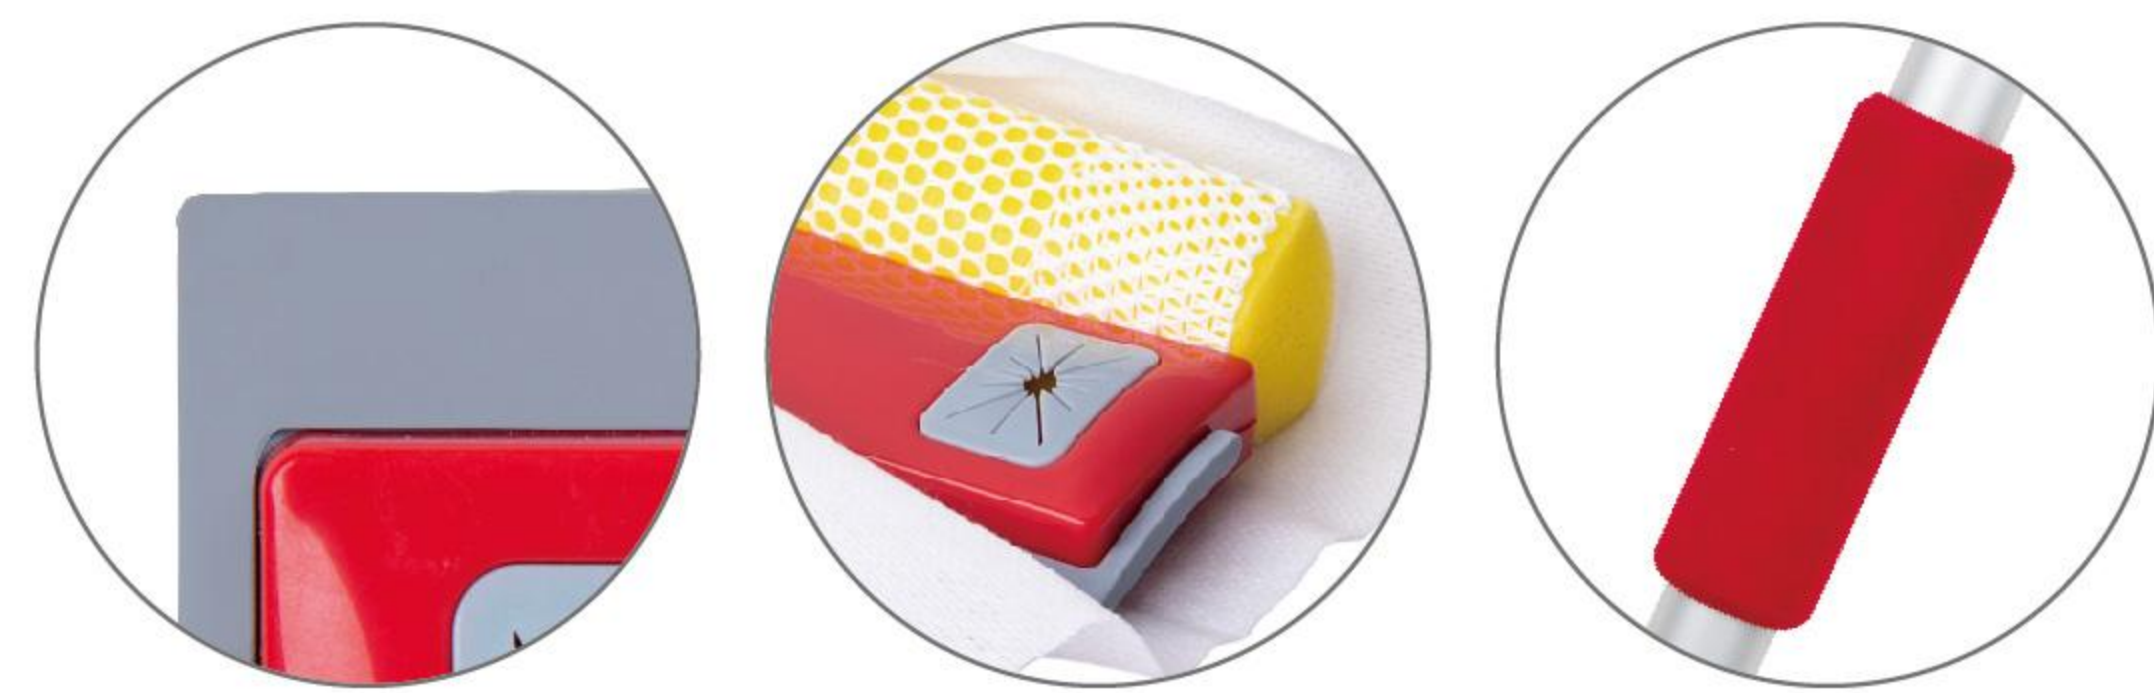

CODE: 6959125709012
QTY: 24 PCS/CTN
TPR clip design

54-81^{cm} Telescopic aluminum handle
8" dual-use Cleaning head

LB2202

WINDOW CLEANER

CODE: 6959125709029
QTY: 24 PCS/CTN

78-130_{cm} Telescopic aluminum handle
10" dual-use Cleaning head