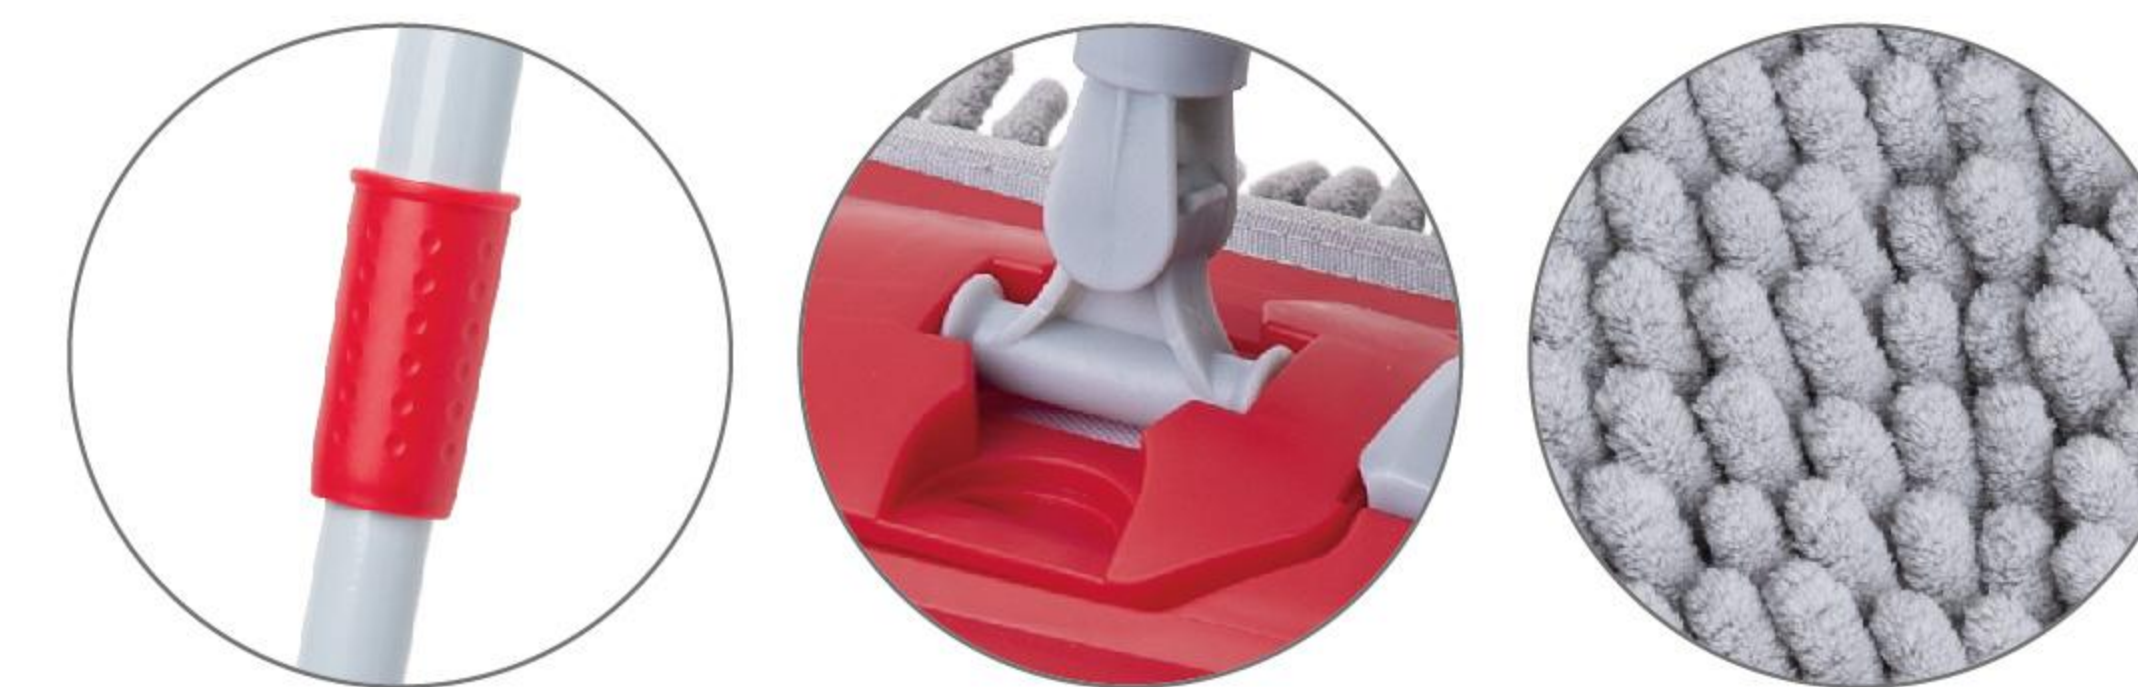

MICROFIBER FLAT MOP

CODE: 6959125708862
QTY: 24 PCS/CTN
2pcs microfiber mop refills

70-120^{cm} Telescopic metal handle
40^{cm} Mop head

A130010

MICROFIBER FLAT MOP

CODE: 6959125702989
QTY: 12 PCS/CTN

73-130^{cm} Telescopic metal handle
40^{cm} Mop head