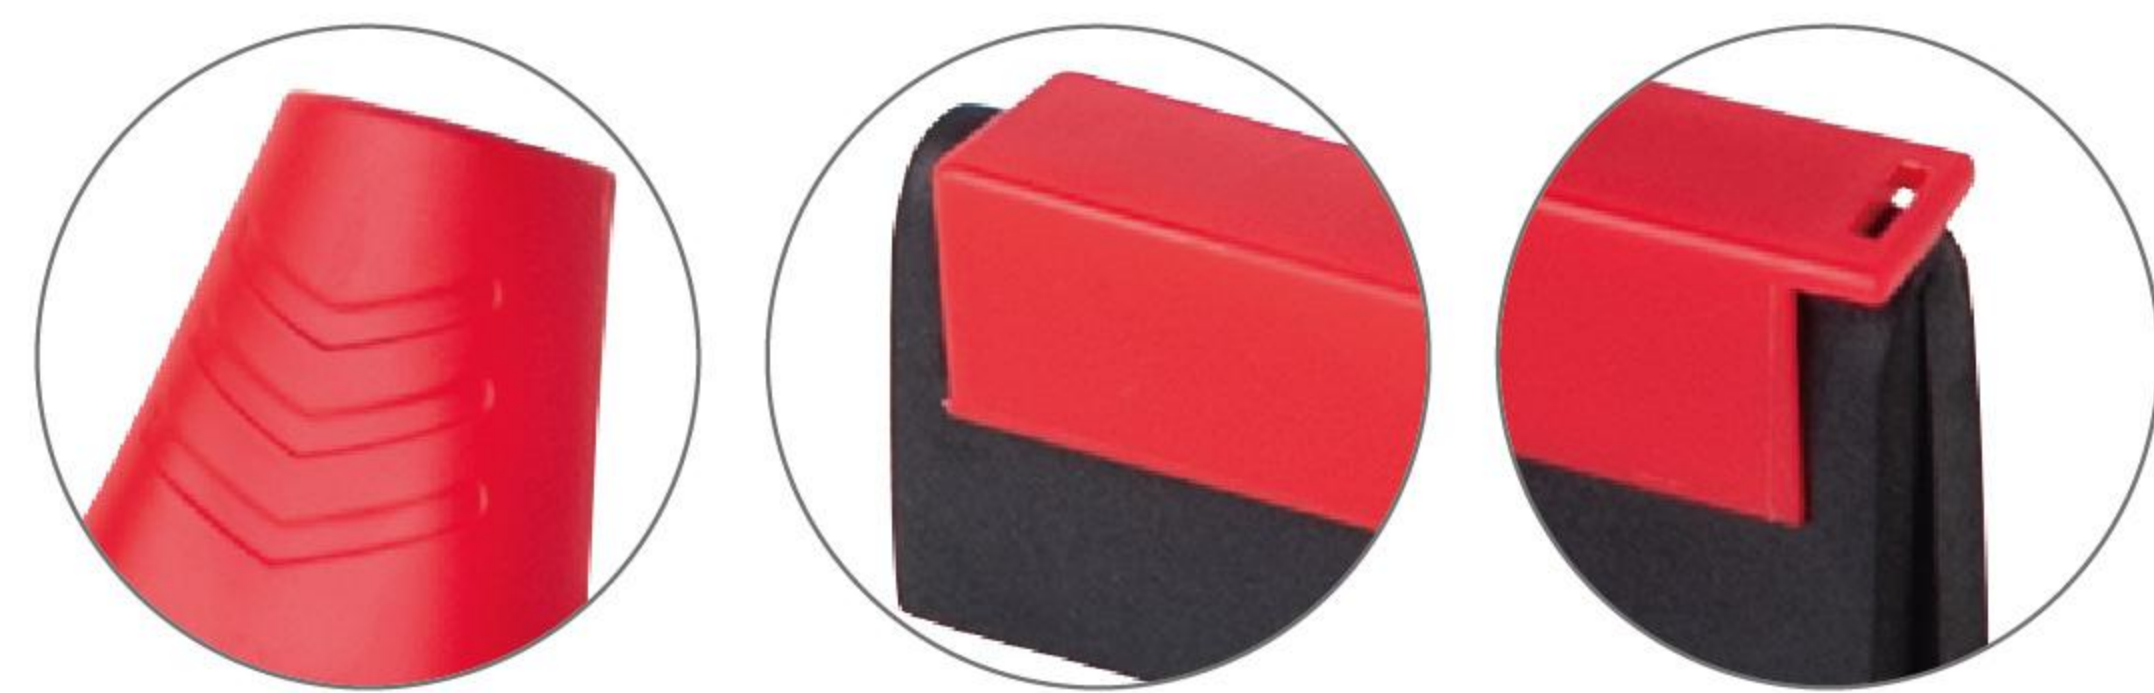

LK2003

FLOOR SQUEEGEE

CODE: 6959125707896
QTY: 48 PCS/CTN

120^{cm}
Metal handle

16.5"
EVA squeegee