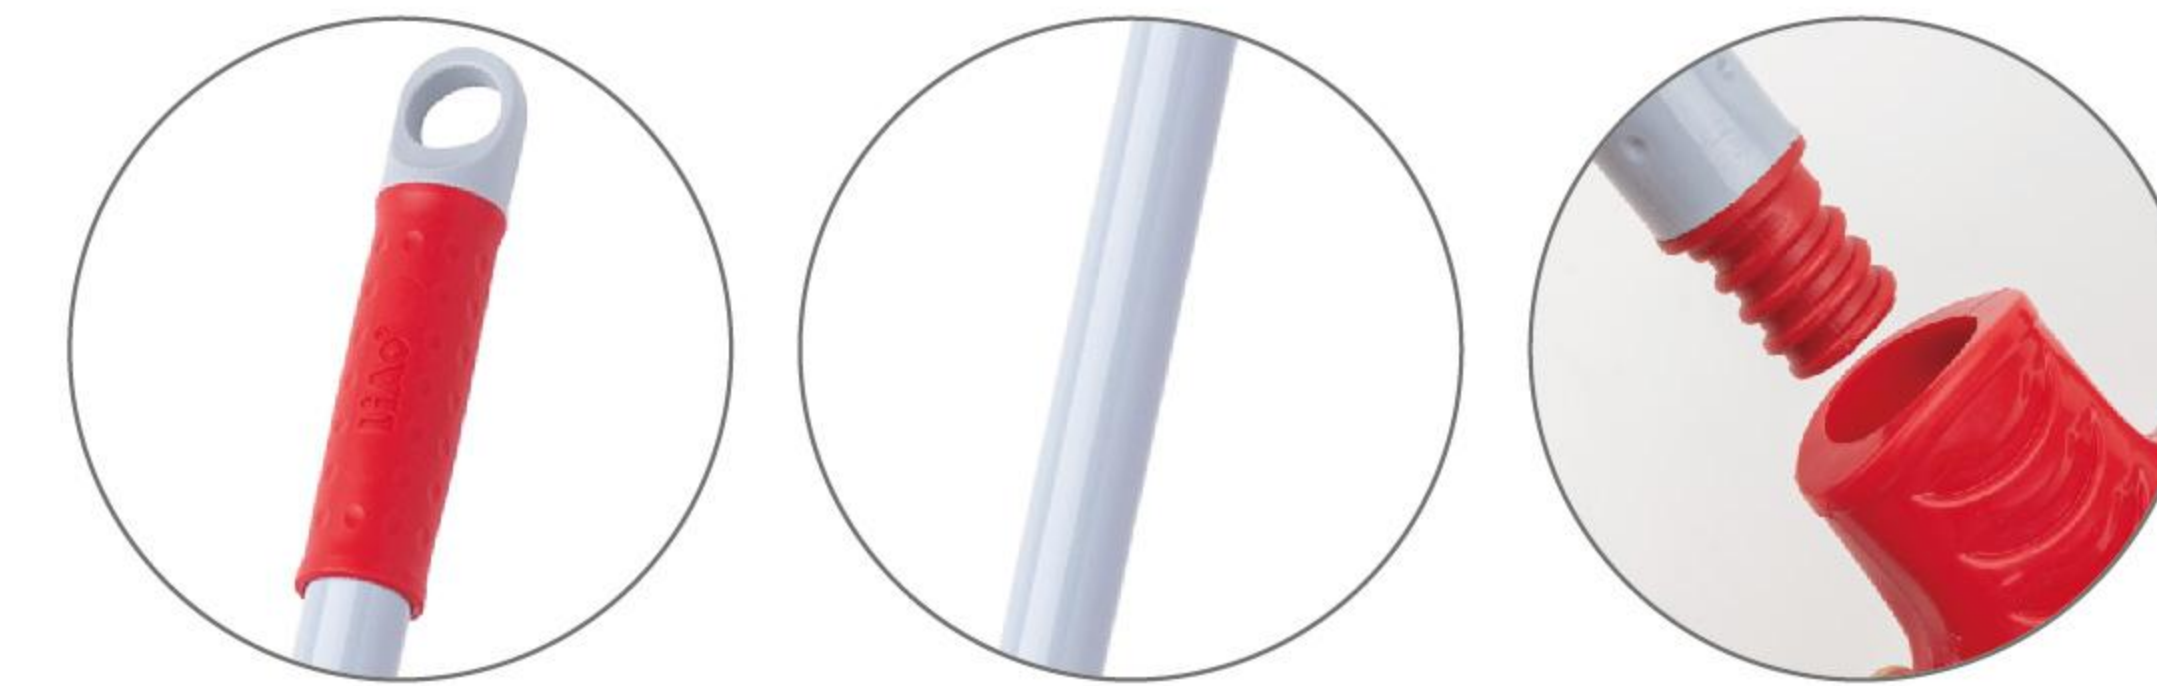

K130054

FLOOR SQUEEGEE

CODE: 6959125707117
QTY: 24 PCS/CTN

120^{cm} Metal handle
13" EVA squeegee