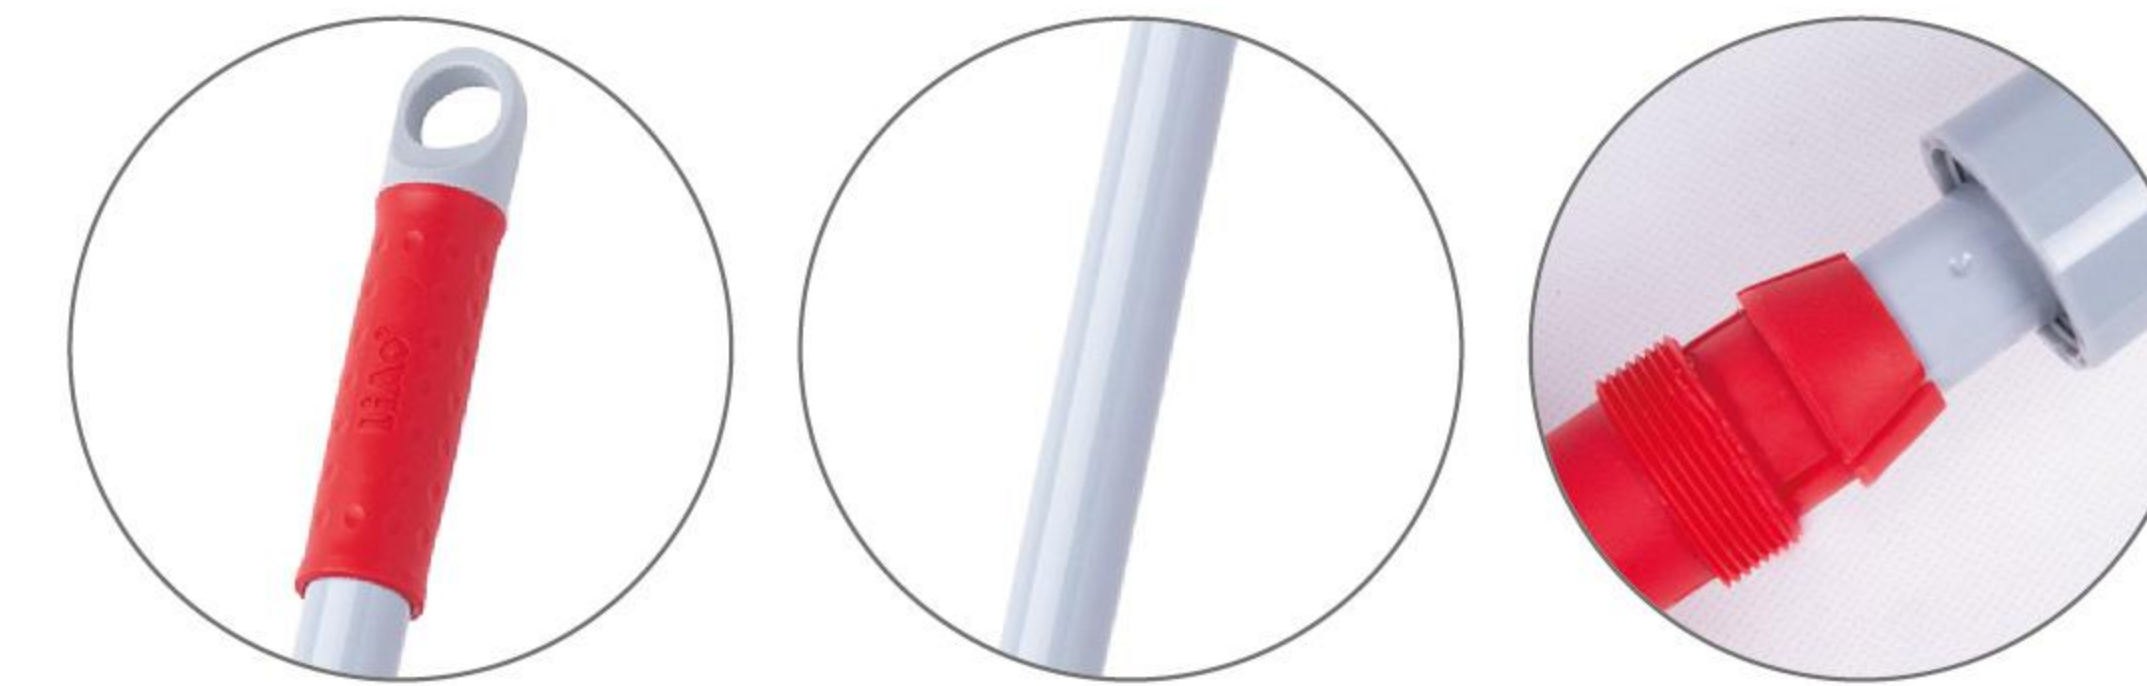

K130047

FLOOR SQUEEGEE

CODE: 6959125704918
QTY: 24 PCS/CTN

130_{cm}
Metal handle

13.5"
EVA squeegee