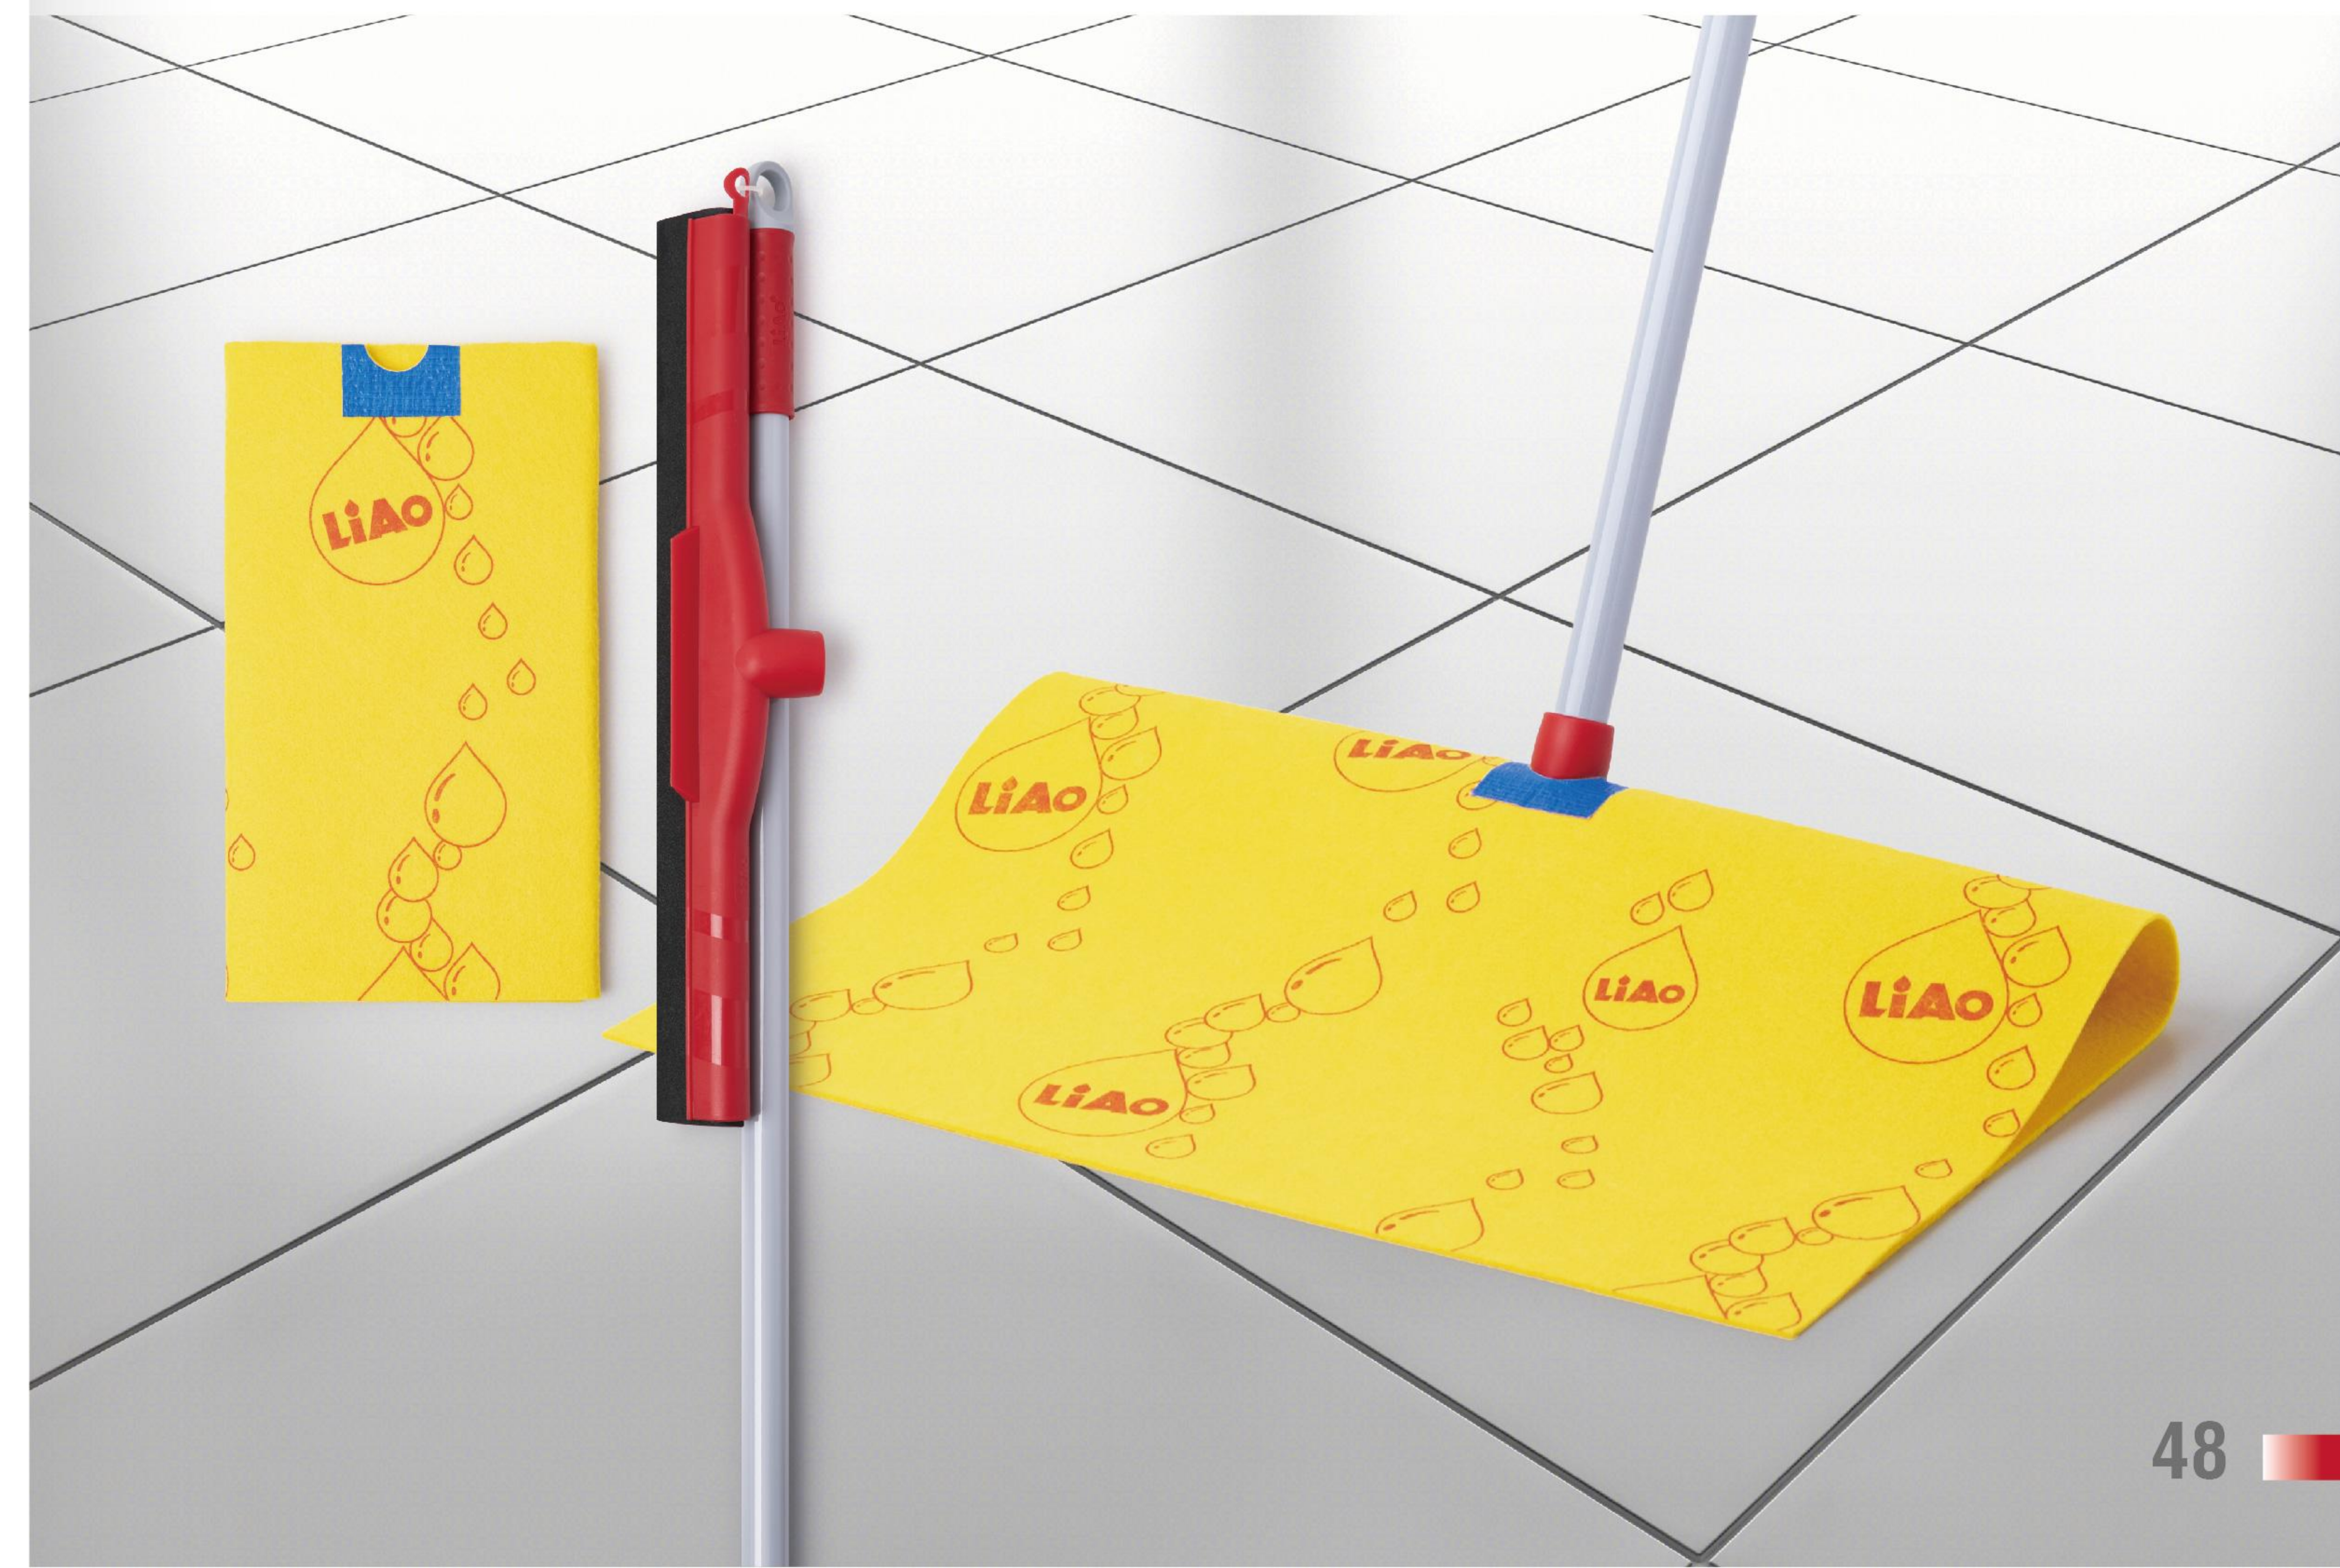

G130068

FLOOR CLOTHS

CODE: 6959125706905
QTY: 96 PACKS/CTN
SIZE: 50x60cm
2PCS/PACK