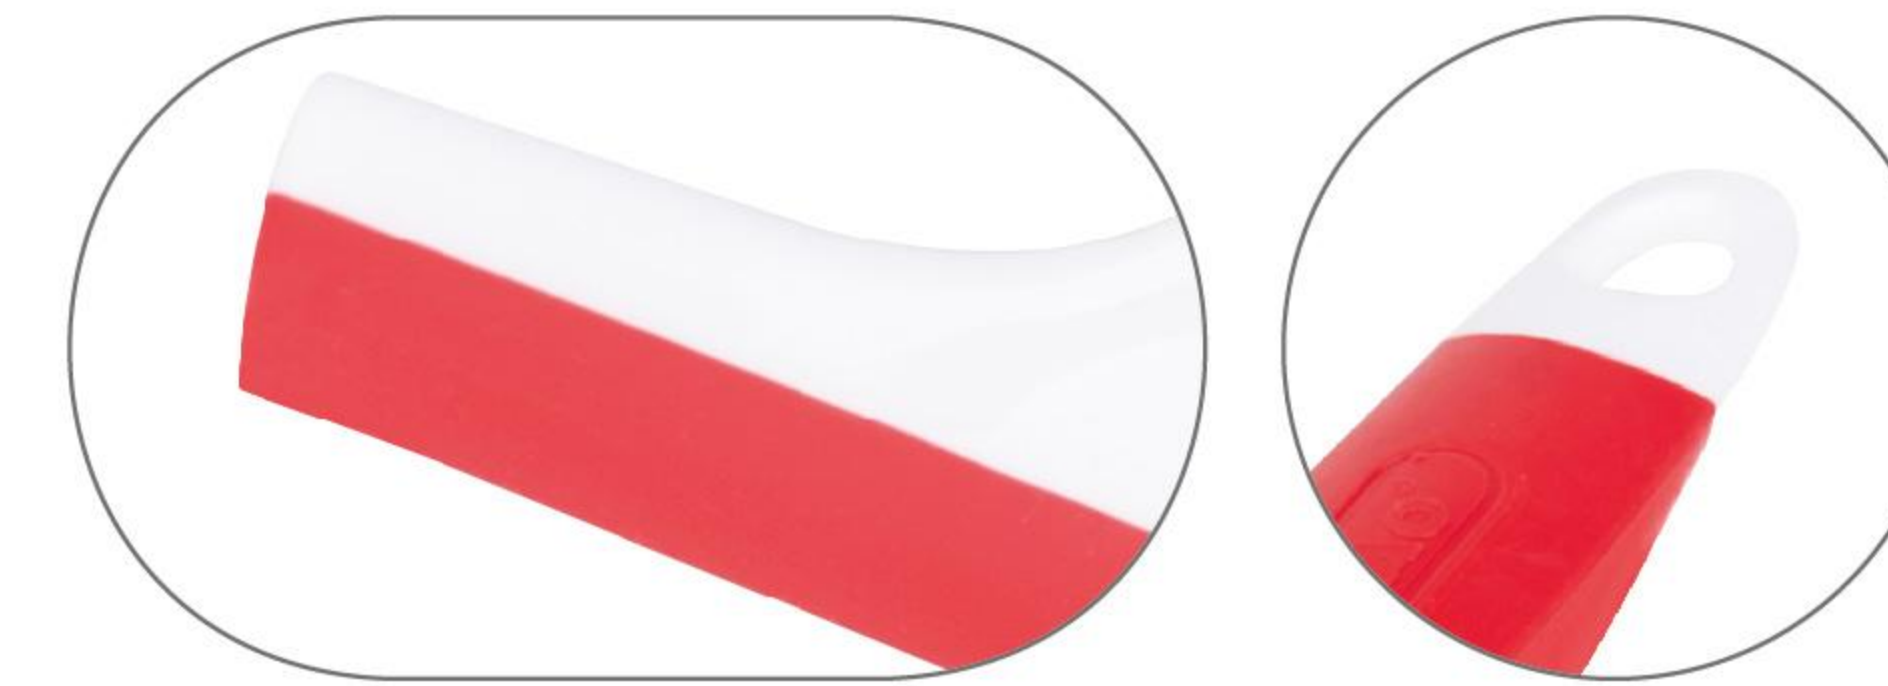

L19019

WINDOW CLEANER

CODE: 6959125707582
QTY: 72 PCS/CTN

24^{cm} TPR scraper