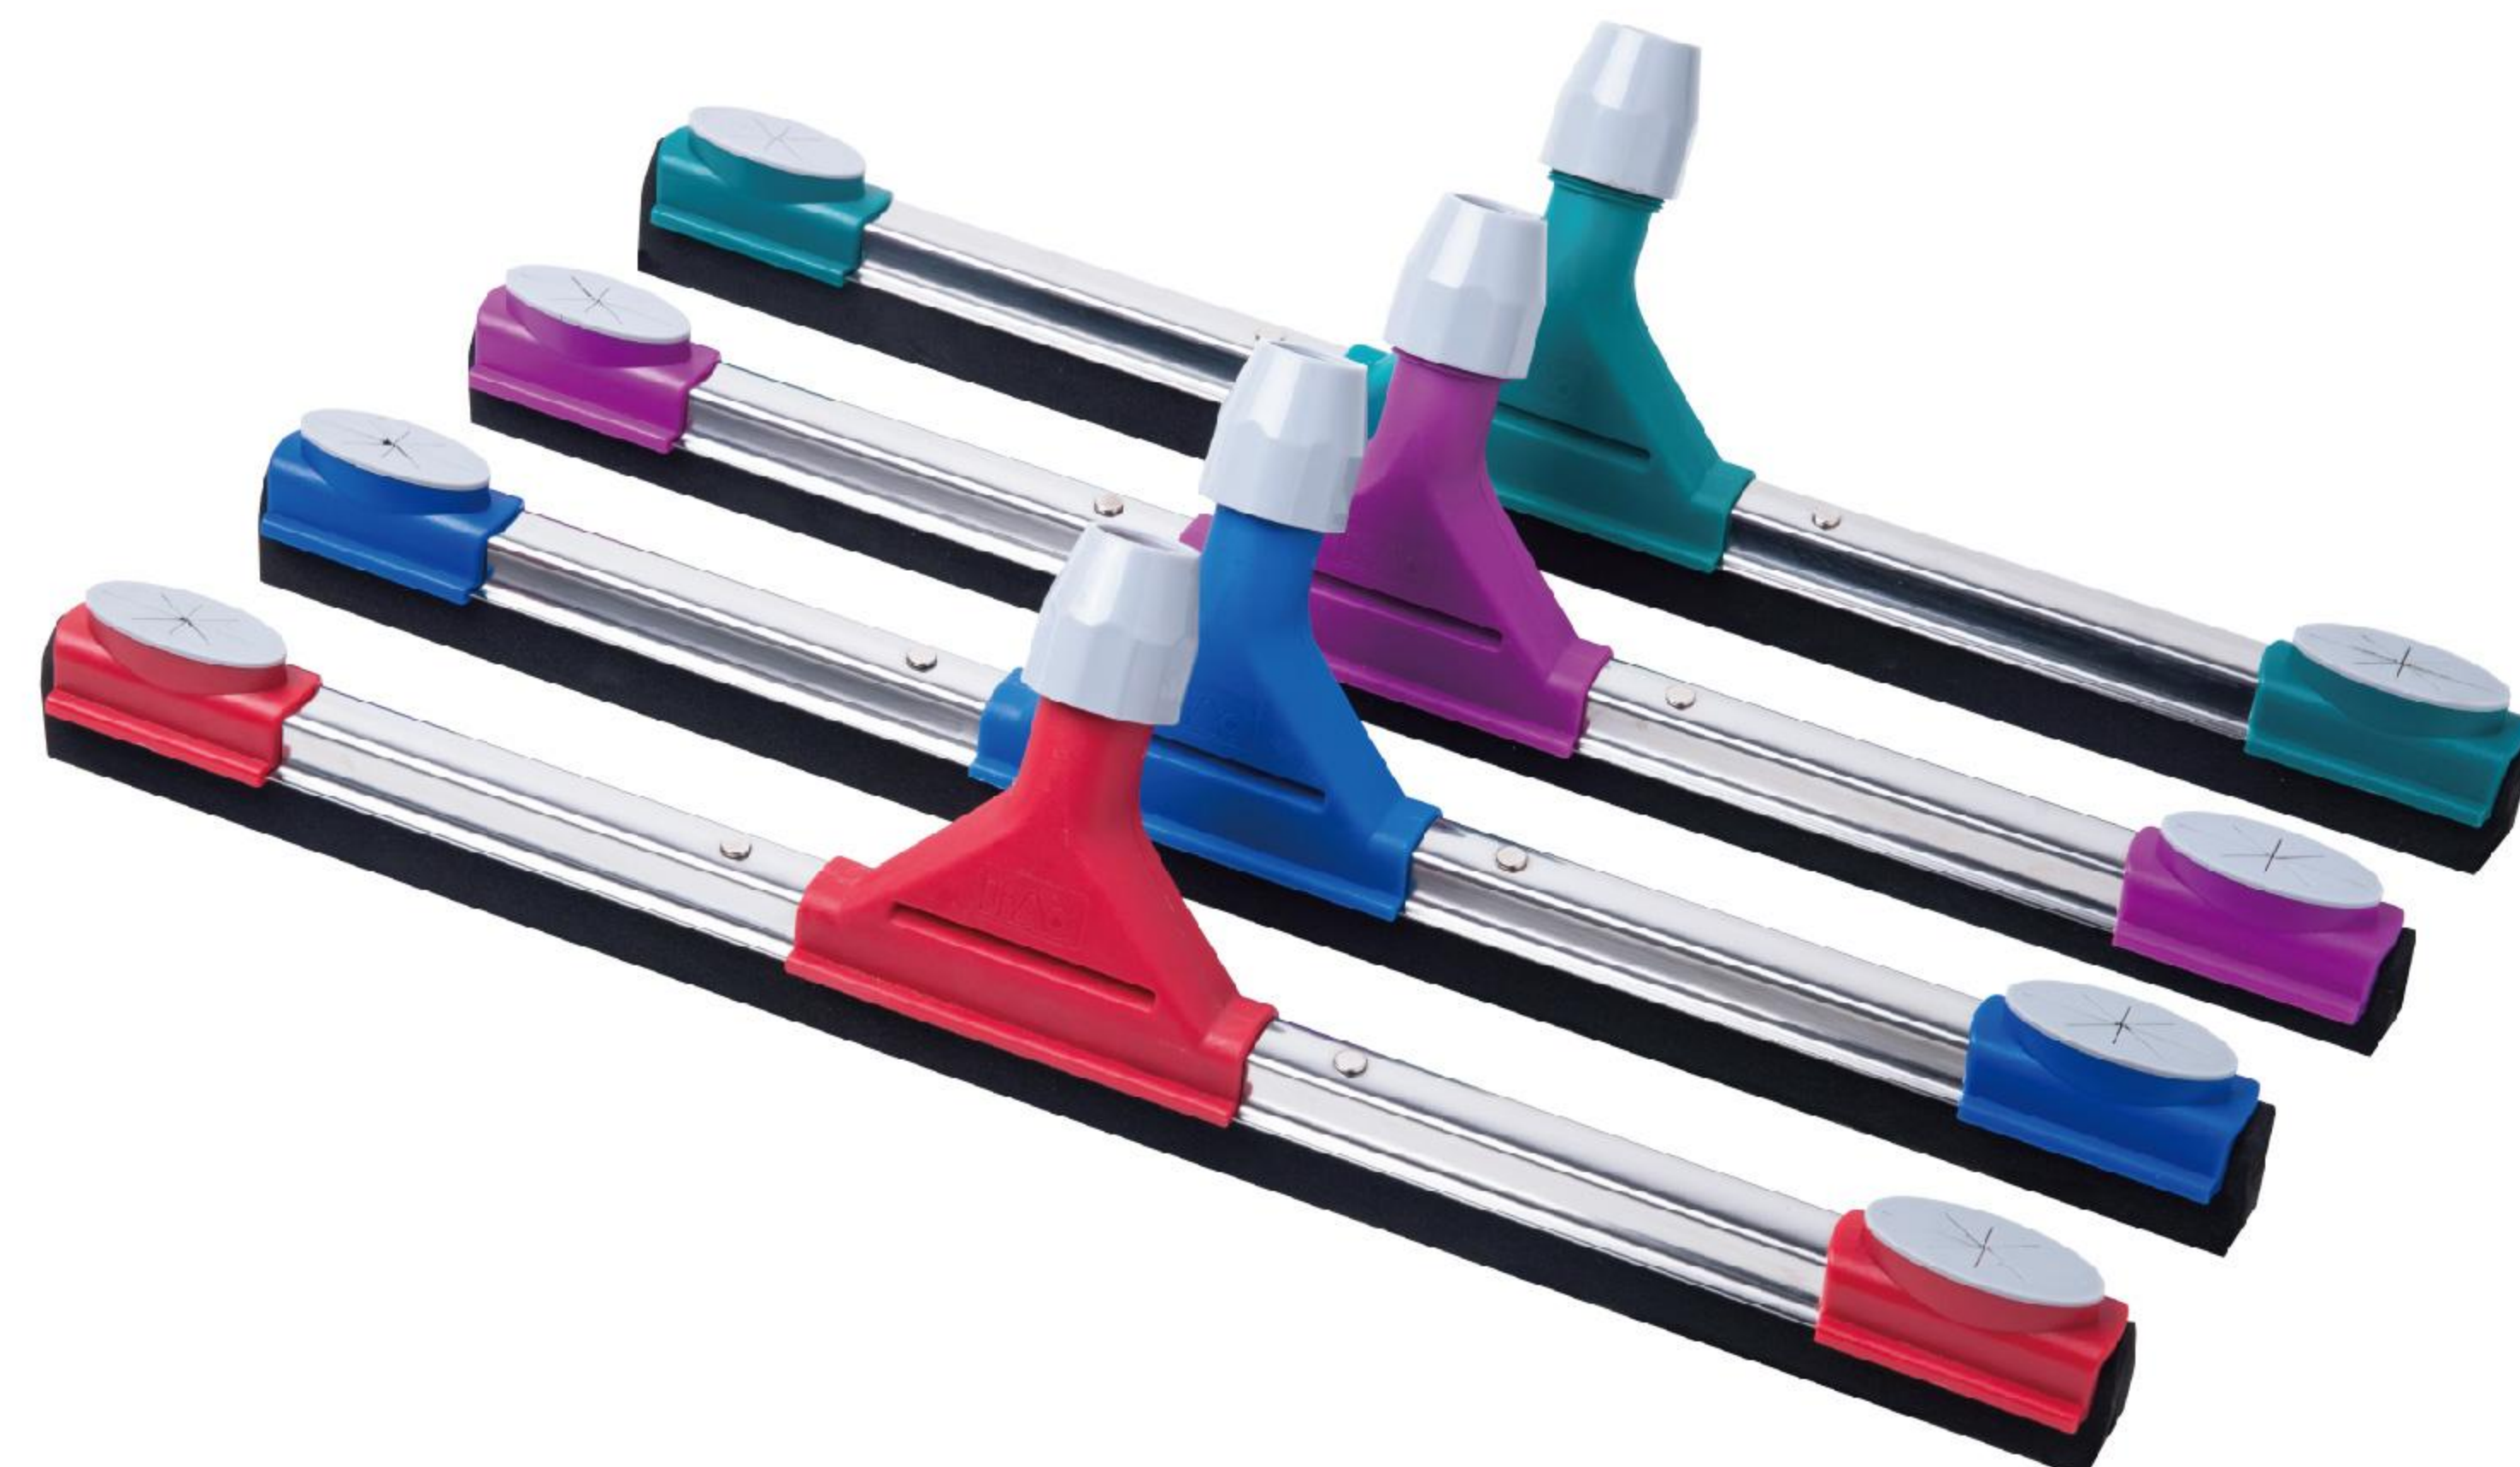

K130046-H

FLOOR SQUEEGEE HEAD

CODE: 6959125704871
QTY: 24 PCS/CTN