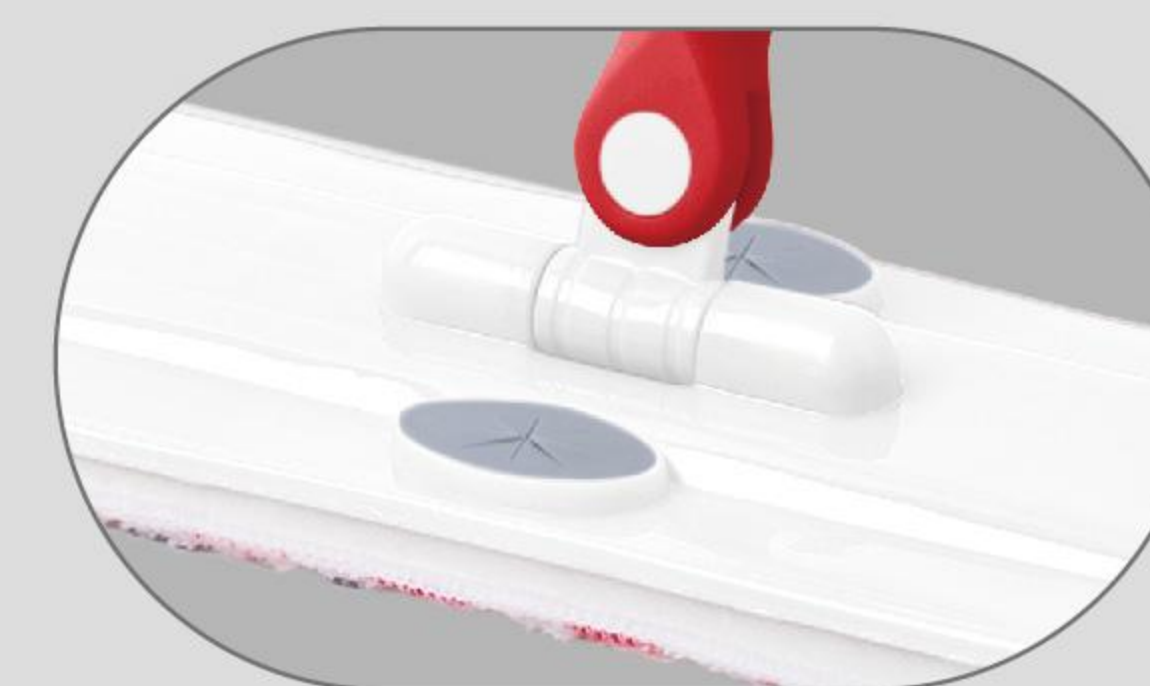

LA2313

MICROFIBER FLAT MOP

CODE: 6959125709906

QTY: 12 PCS/CTN

73-130_{cm}
Telescopic metal handle

58x12_{cm}
Mop plate size