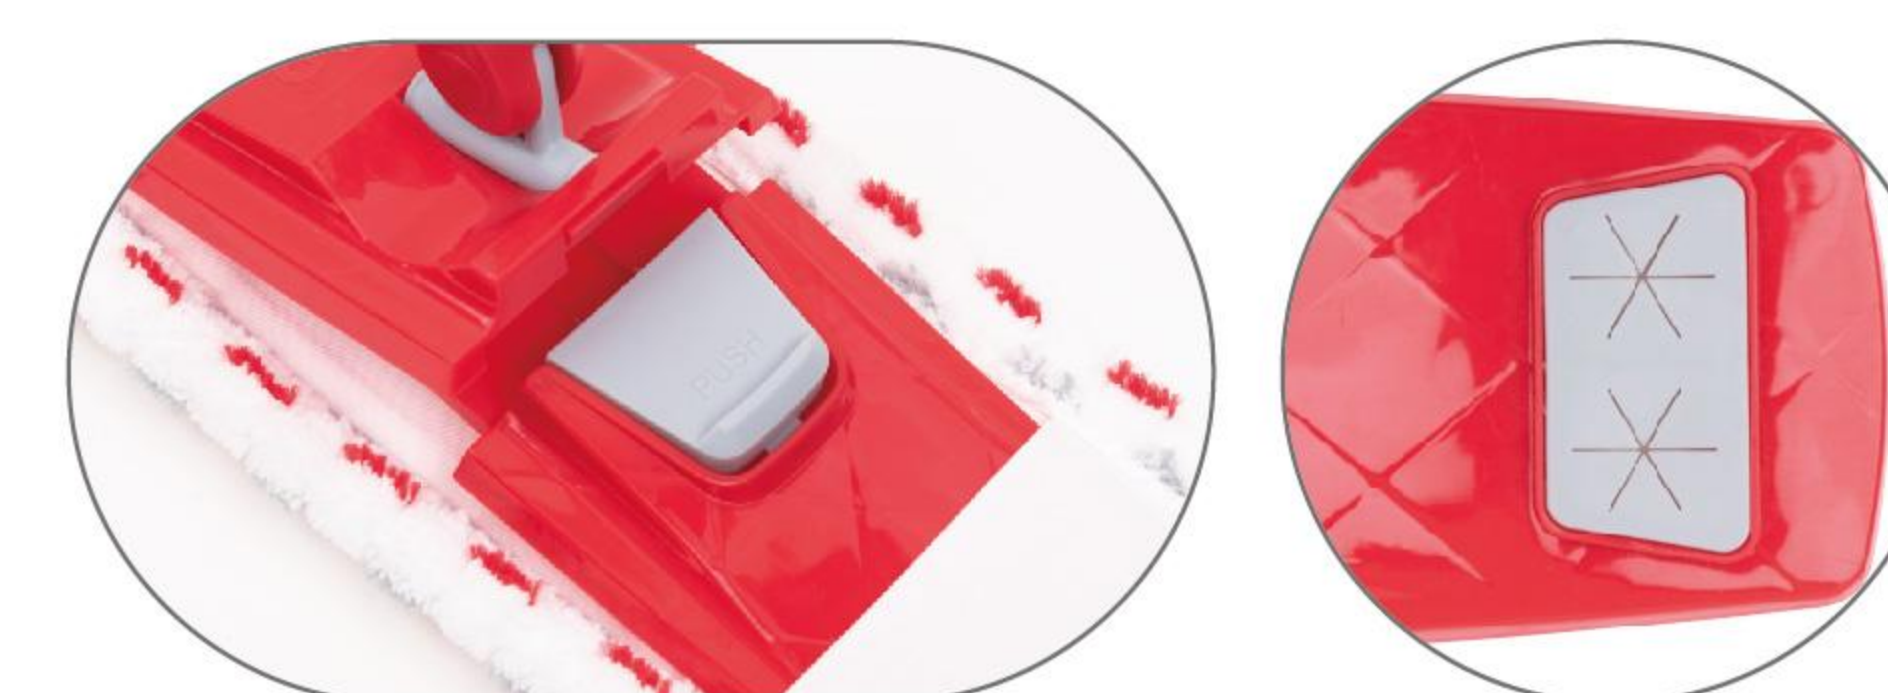

74-130_{cm} Telescopic metal handle
40_{cm} Mop head

MICROFIBER FLAT MOP

Works great wet or dry

Reinforced
Microfiber Refill

360°
Rotatable

Efficient Water
Absorption

LA2312

MICROFIBER FLAT MOP