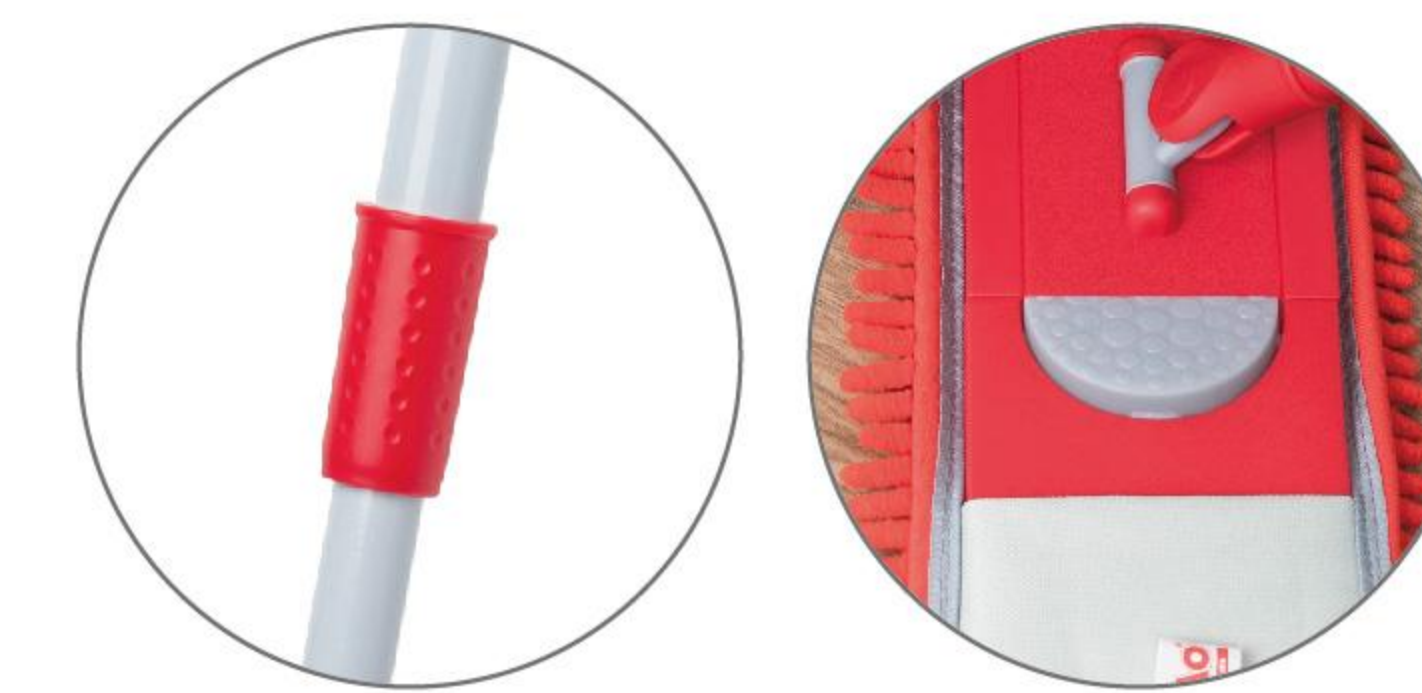

LA2209

MICROFIBER FLAT MOP

CODE: 6959125708749

QTY: 24 PCS/CTN

Color options: ●●●●

70-120_{cm}
Telescopic metal handle

40_{cm}
Mop head