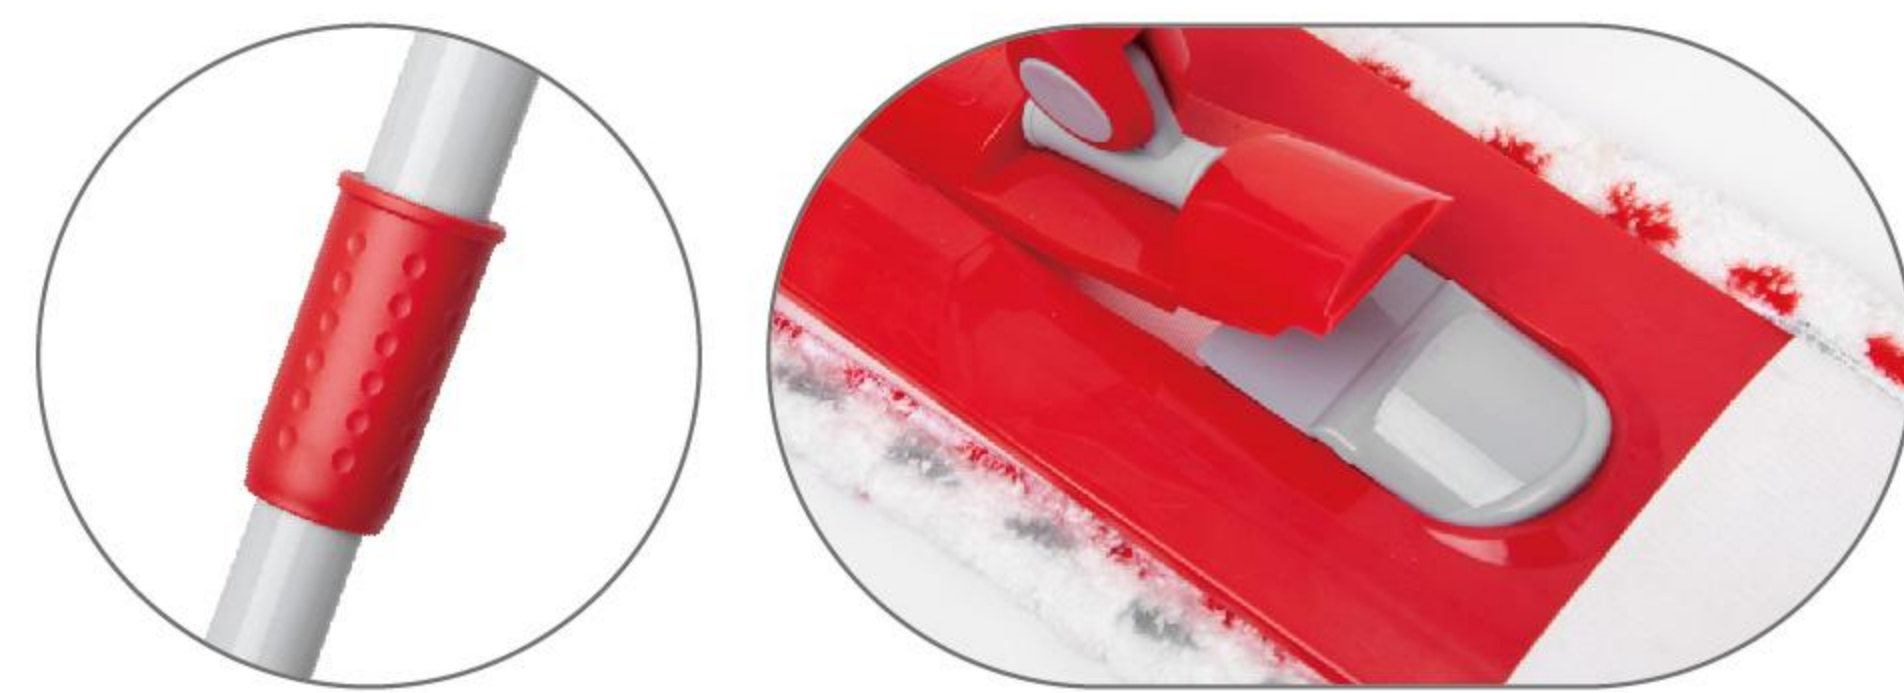

A130101

MICROFIBER FLAT MOP

CODE: 6959125708688
QTY: 12 PCS/CTN

73-130_{cm} Telescopic metal handle
45_{cm} Mop head