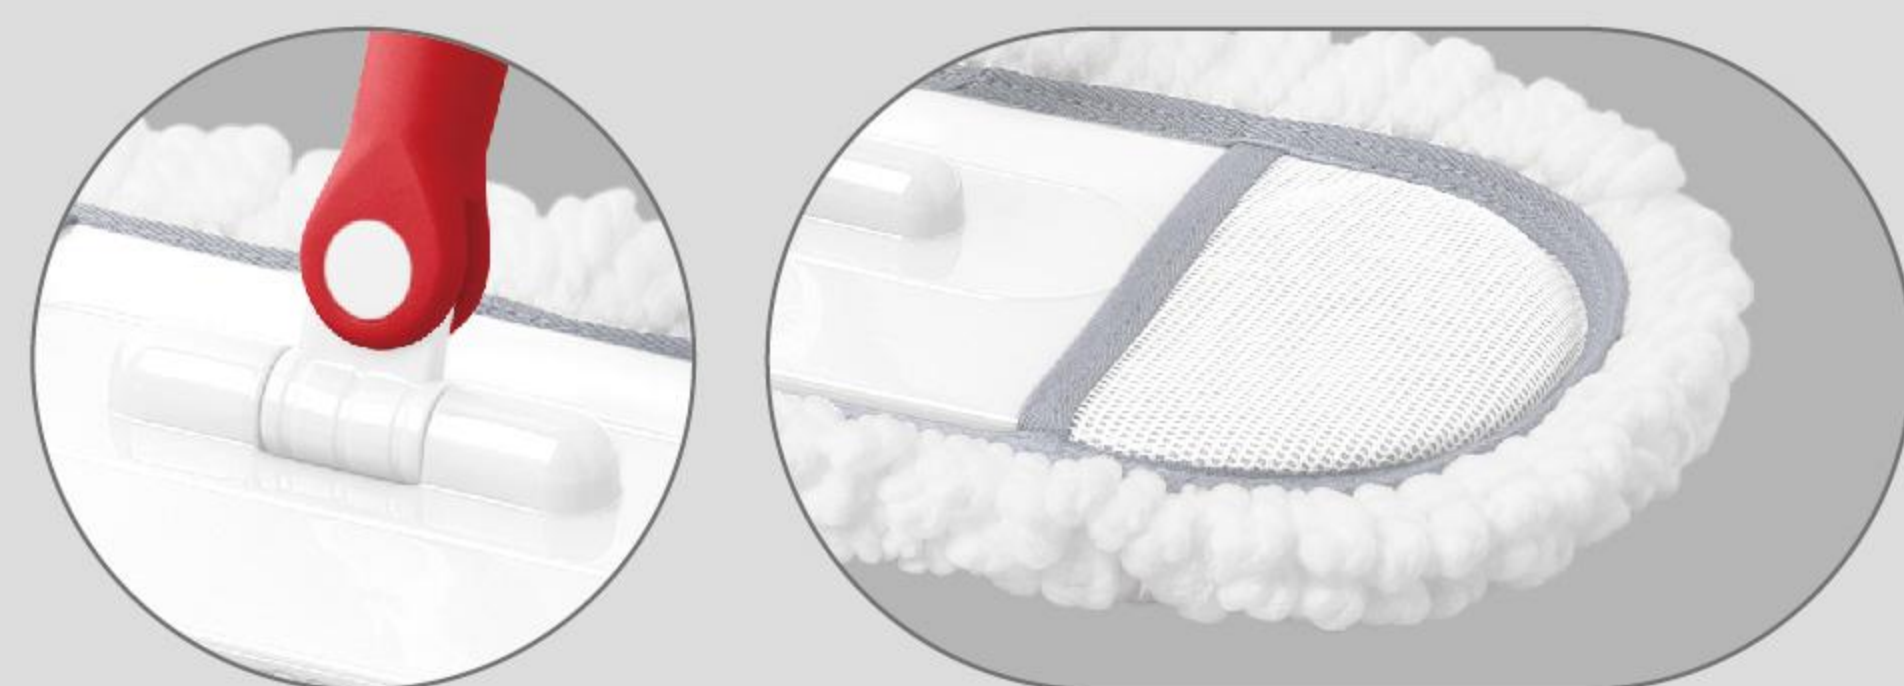

CODE: 6959125709937
QTY: 12 PCS/CTN

72-125_{cm} 35x11.5_{cm}
Telescopic metal handle Mop plate size

LA2315

MICROFIBER FLAT MOP

CODE: 6959125709920
QTY: 12 PCS/CTN

73-130_{cm} 46x13.5_{cm}
Telescopic metal handle Mop plate size