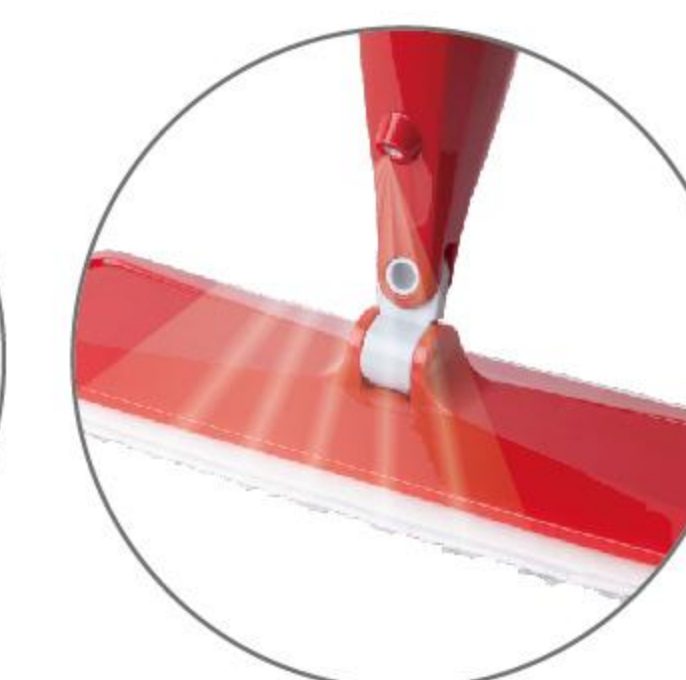

LA2203

SPRAY MOP

CODE: 6959125708541
QTY: 12 PCS/CTN

125_{cm}
Aluminum handle

700_{ml}
Volume

45_{cm}
Mop head