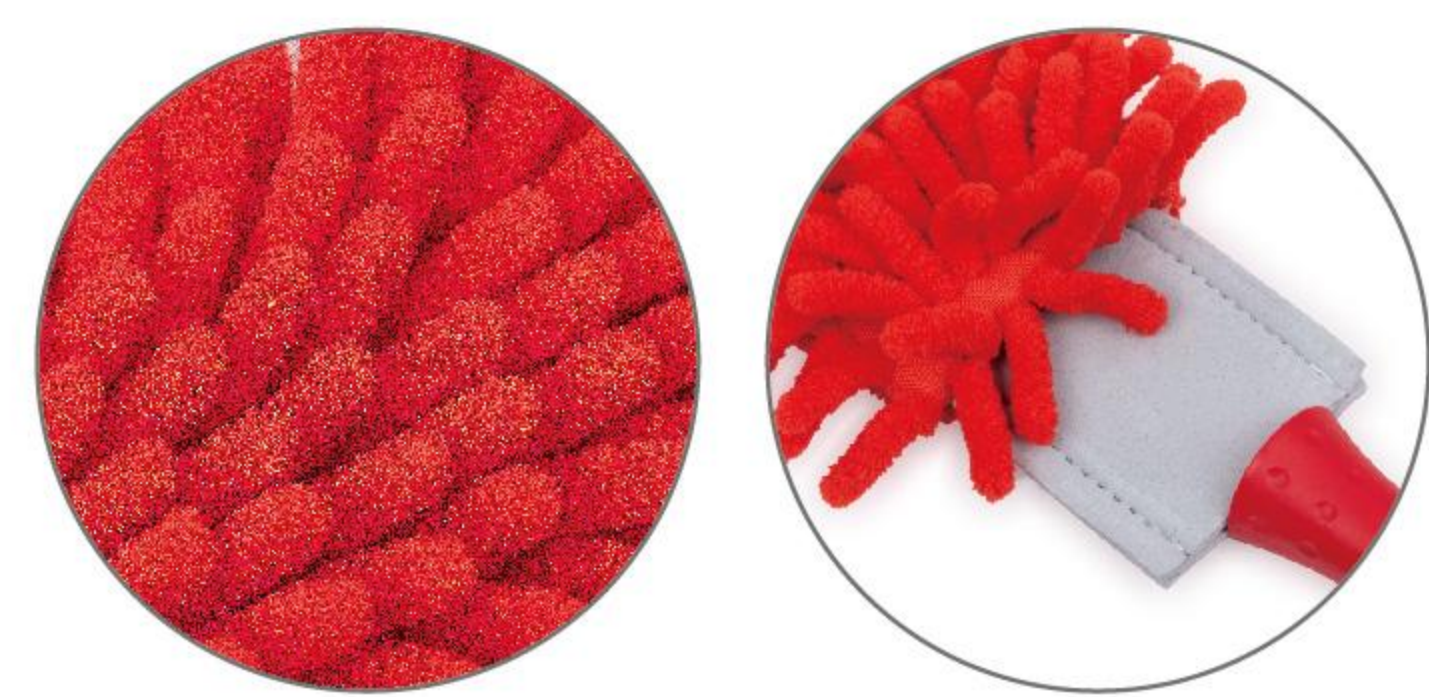

LF2201

CHENILLE DUSTER

CODE: 6959125708725

QTY: 48 PCS/CTN

Color options: ●●●●

44.5_{cm}
Duster head