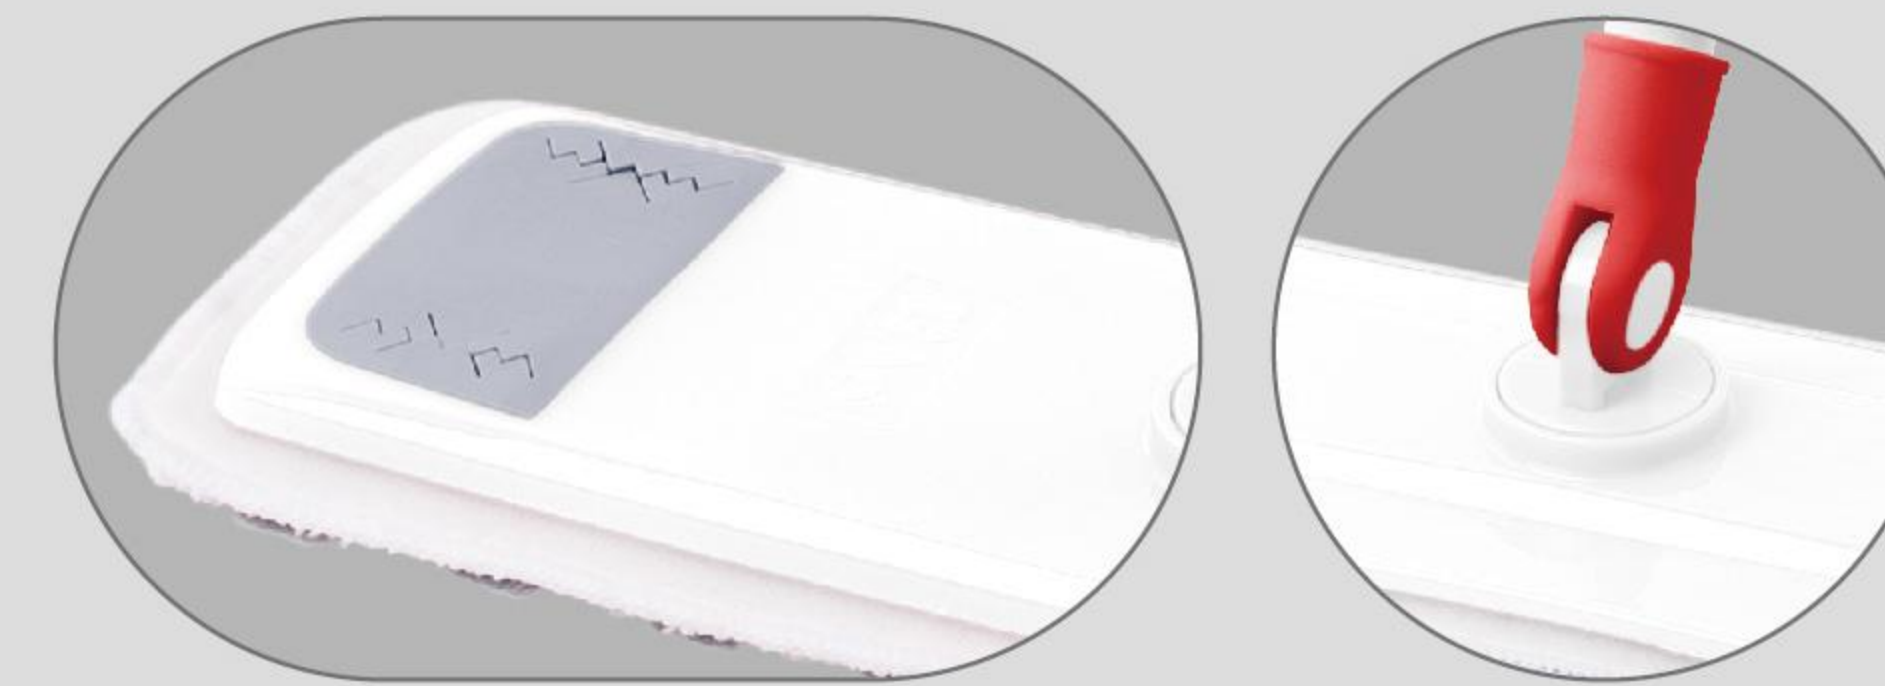

LA2316

MICROFIBER FLAT MOP

CODE: 6959125709937
QTY: 12 PCS/CTN

72-125_{cm}   35x11.5_{cm}
Telescopic metal handle   Mop plate size