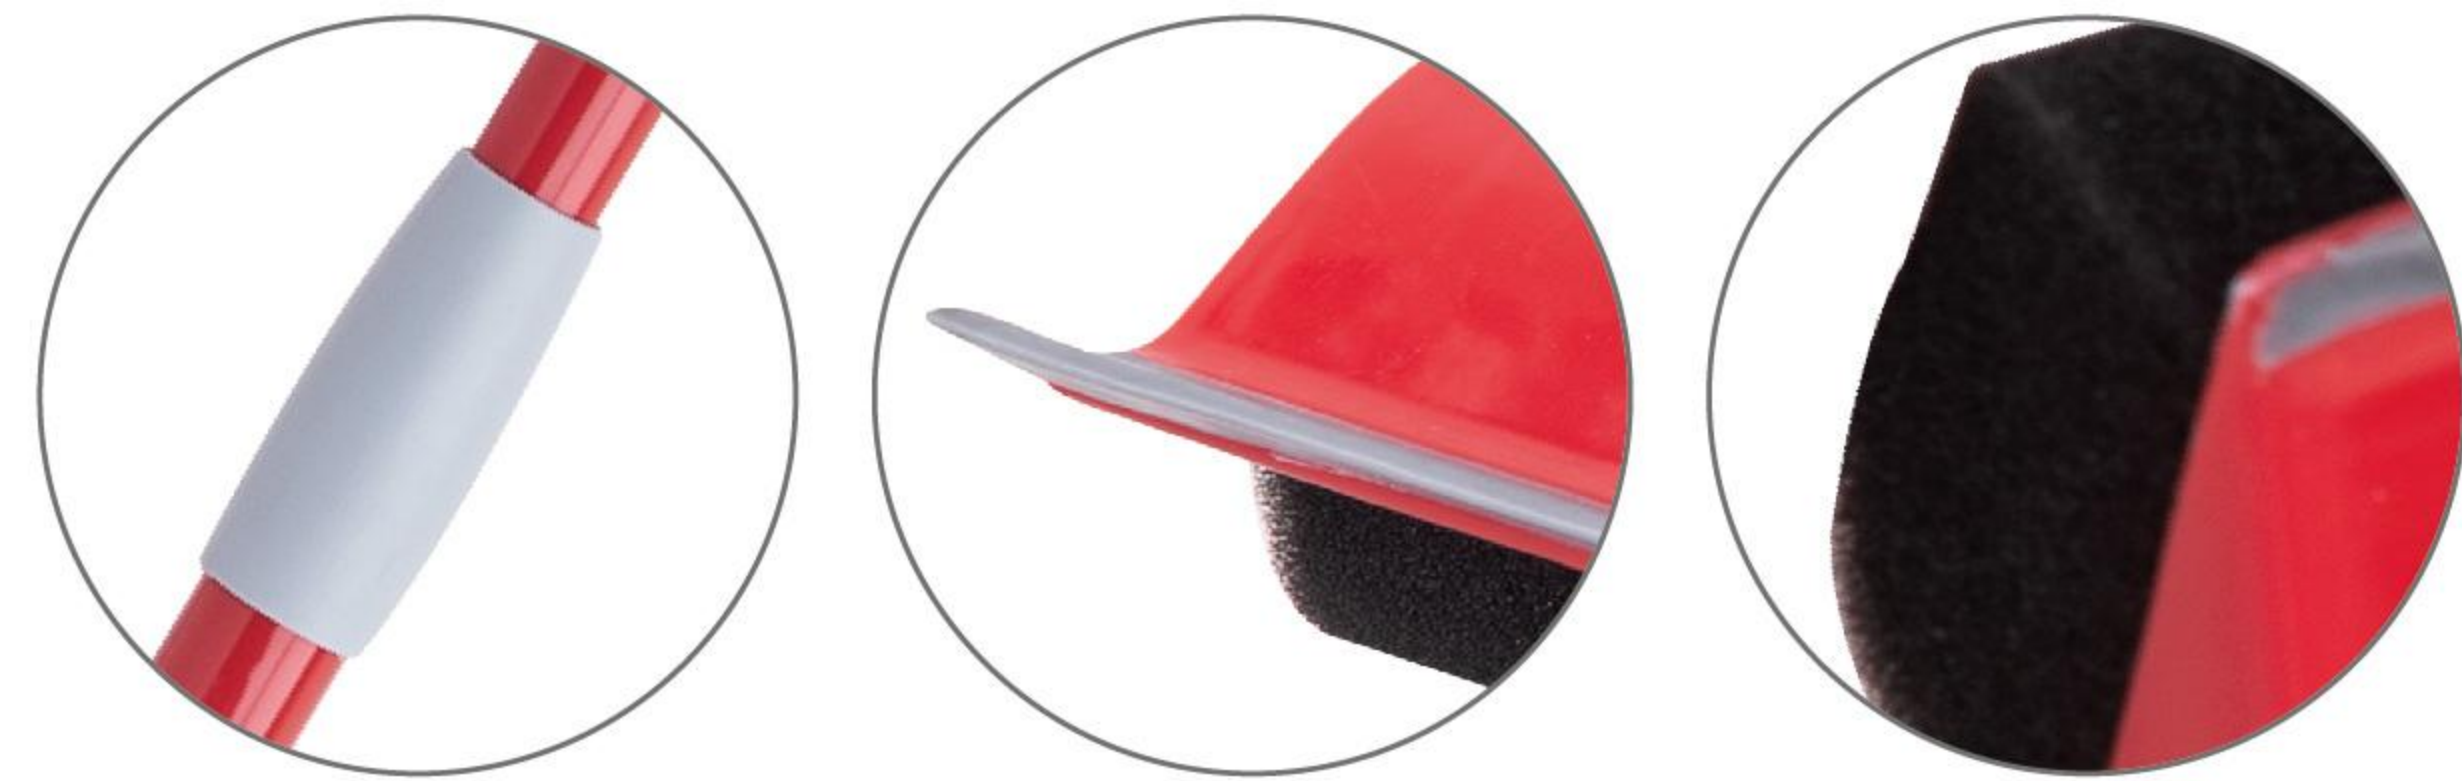

L19005

MULTI-PURPOSE CLEANER

CODE: 6959125707452
QTY: 24 PCS/CTN

70-120_{cm} Telescopic metal handle
9" Sponge head