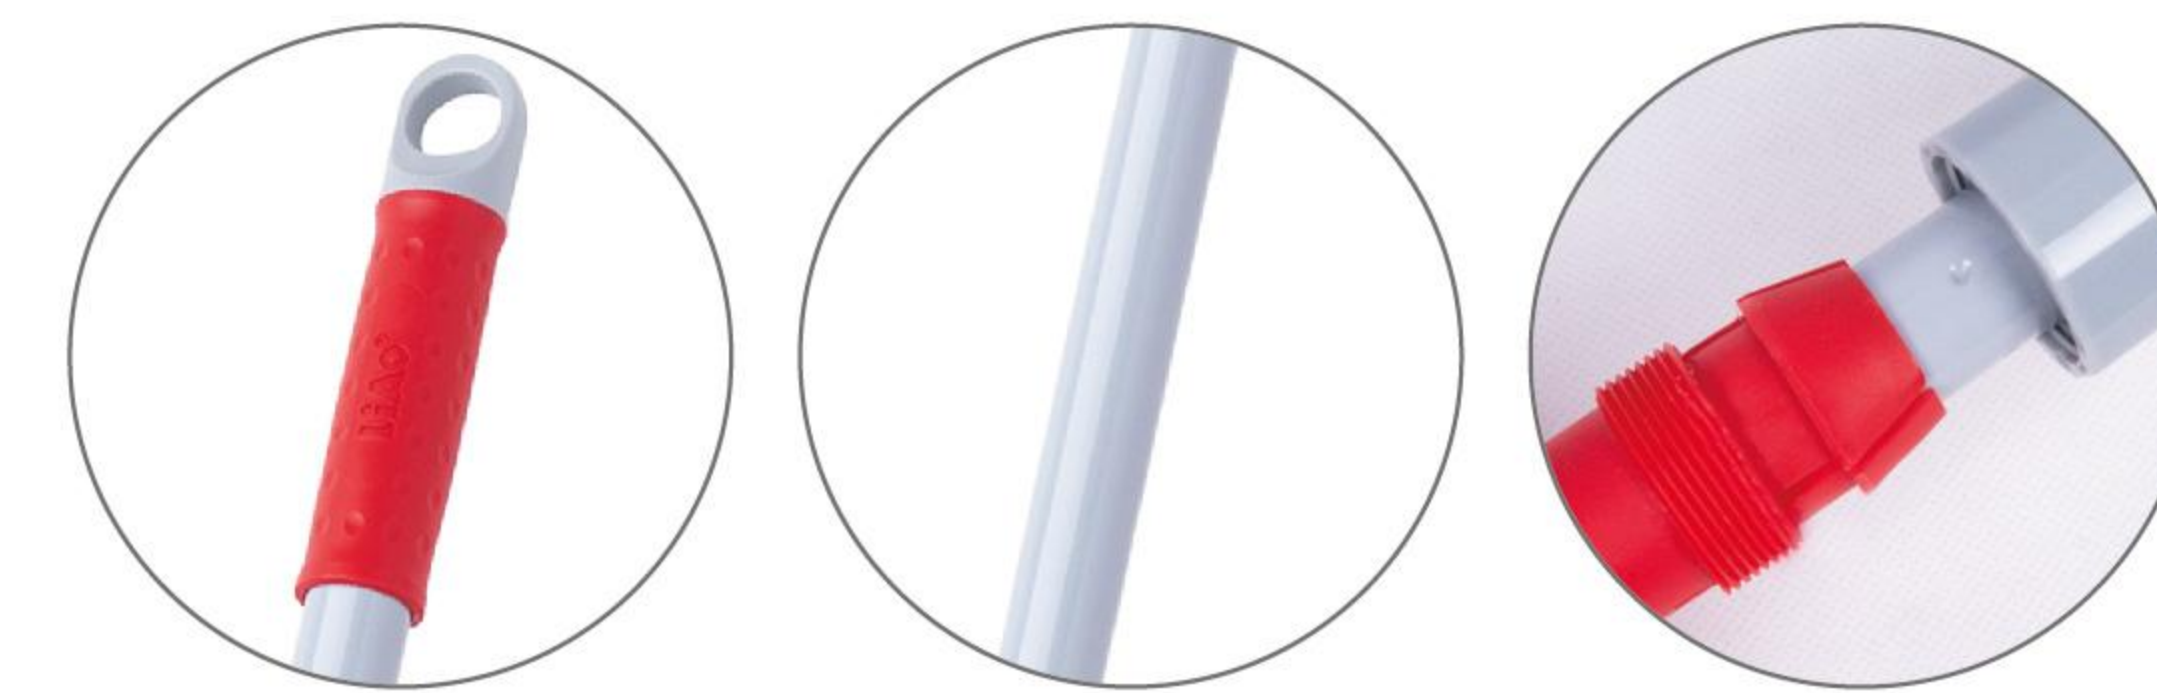

K130049

FLOOR SQUEEGEE

CODE: 6959125704956
QTY: 24 PCS/CTN

130^{cm} Metal handle
21.5" EVA squeegee