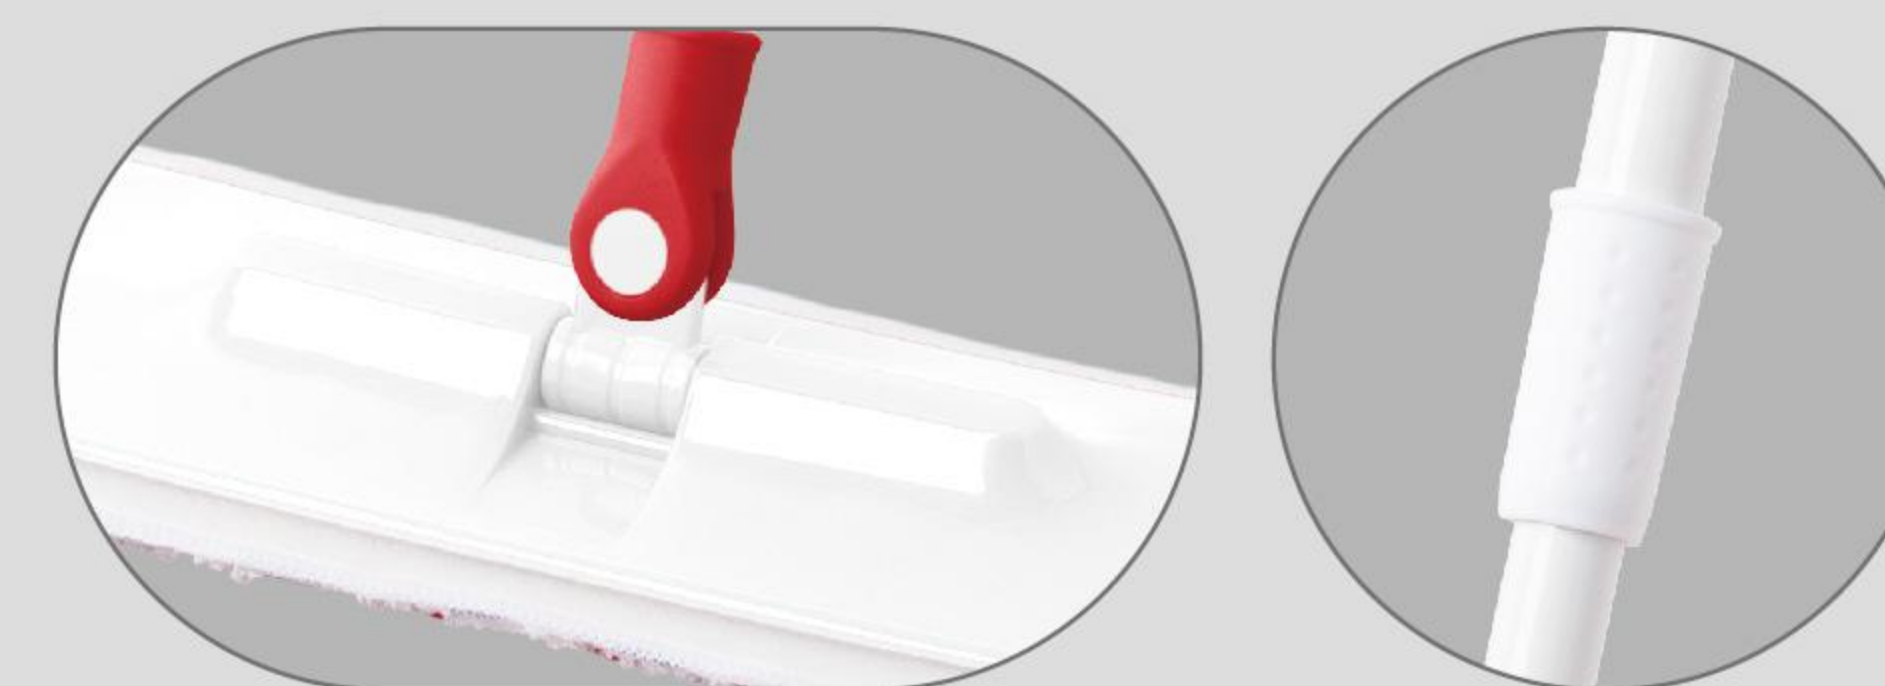

LA2317

MICROFIBER FLAT MOP

CODE: 6959125709944
QTY: 12 PCS/CTN

72-125_{cm}   35x11_{cm}
Telescopic metal handle   Mop plate size