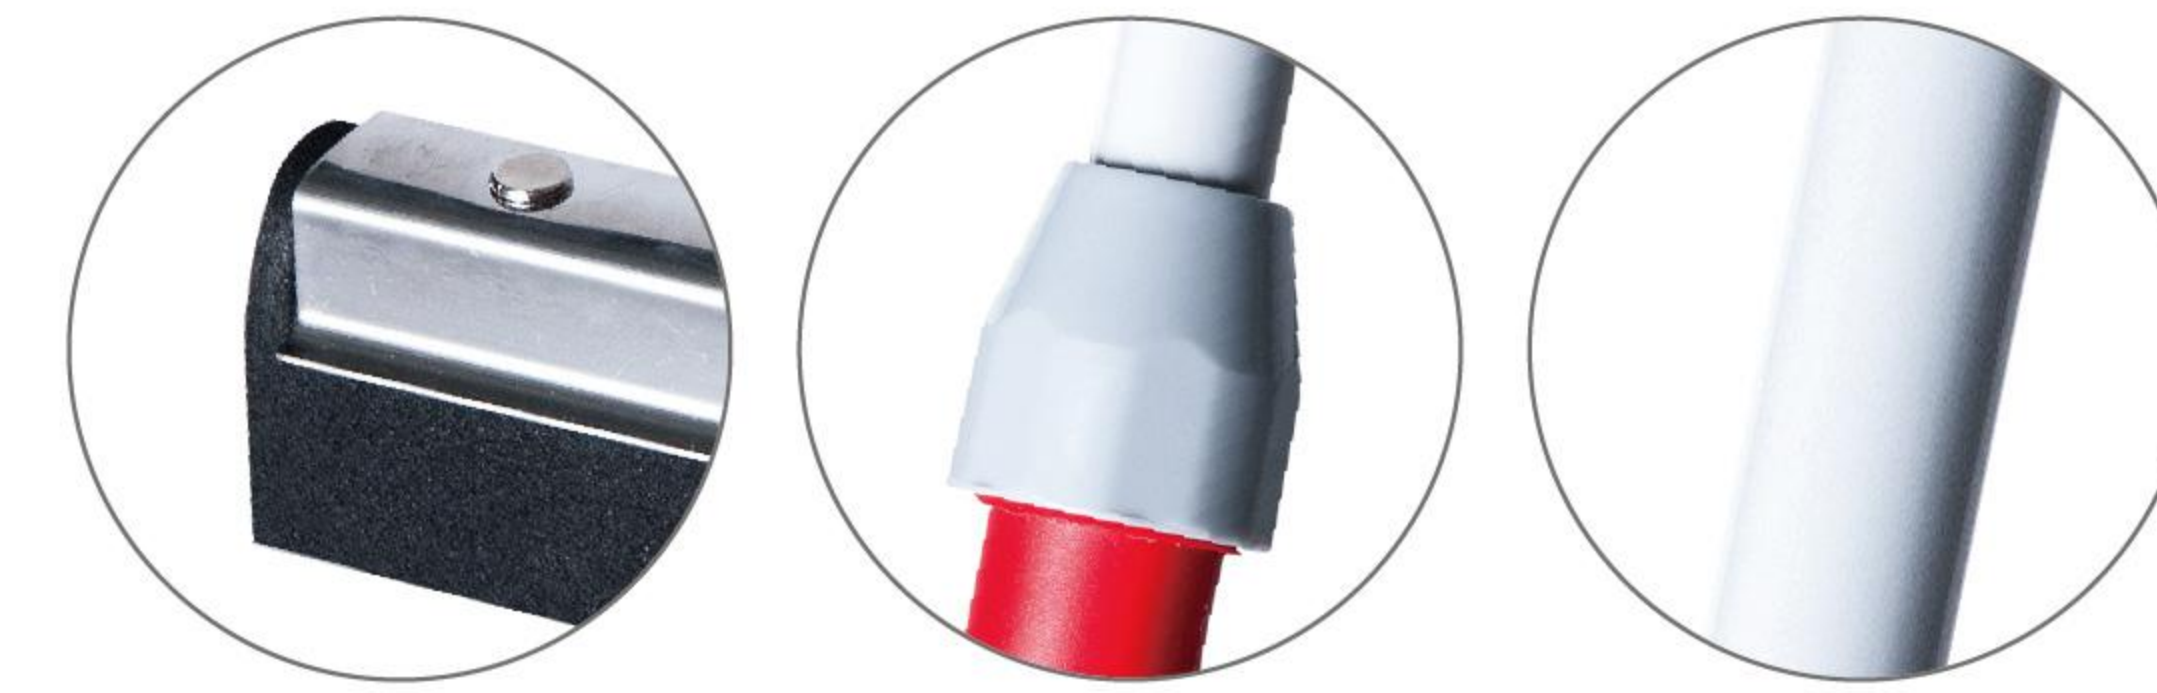

K130008

FLOOR SQUEEGEE

CODE: 6959125700804
QTY: 24 PCS/CTN

130^{cm} Metal handle
21.5" EVA squeegee