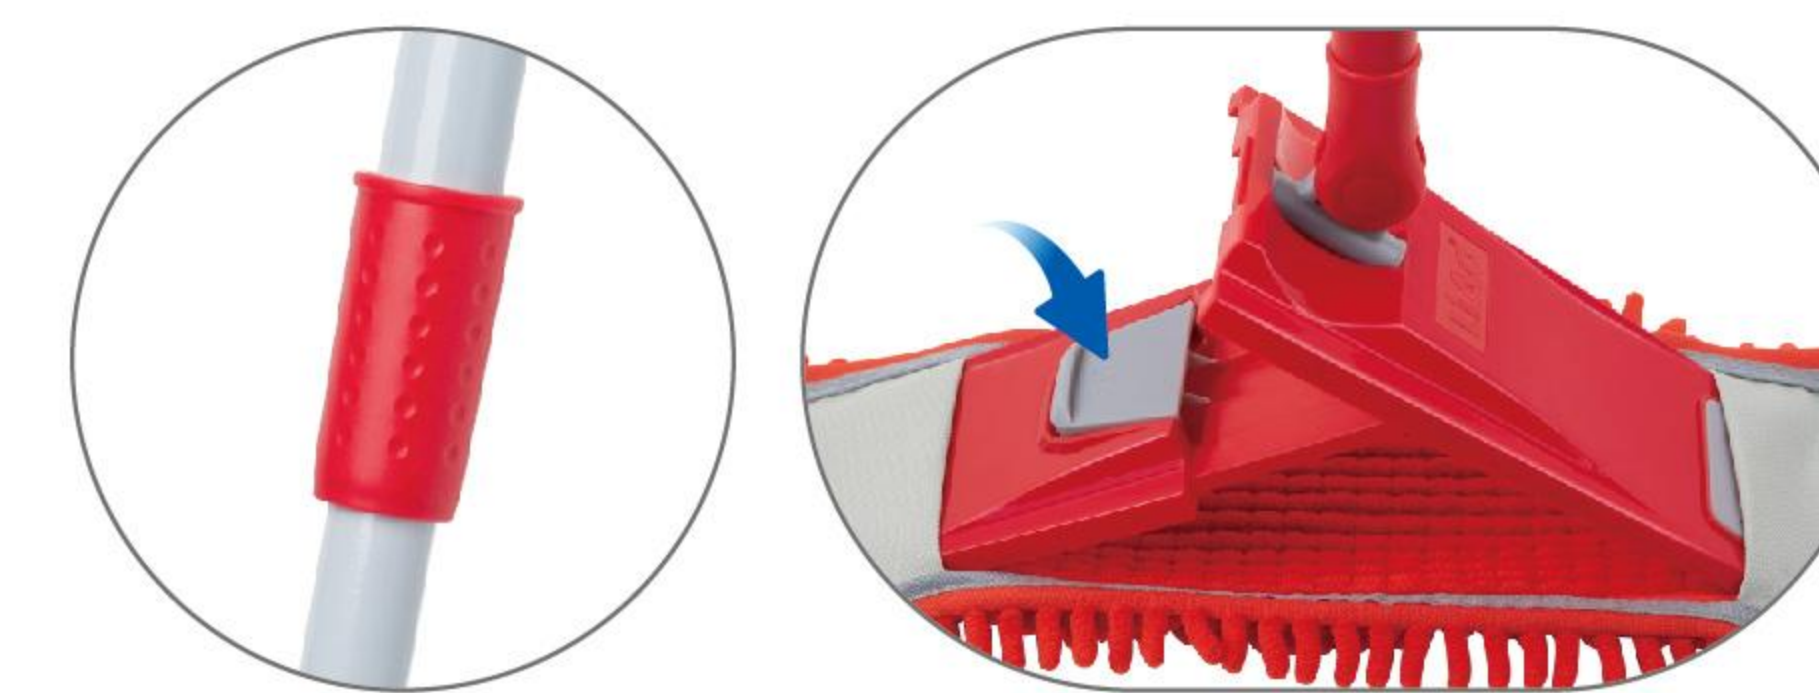

LA2210

MICROFIBER FLAT MOP

CODE: 6959125705755

QTY: 24 PCS/CTN

Color options: ●●●●

70-120_{cm}
Telescopic metal handle

40_{cm}
Mop head

LA2211